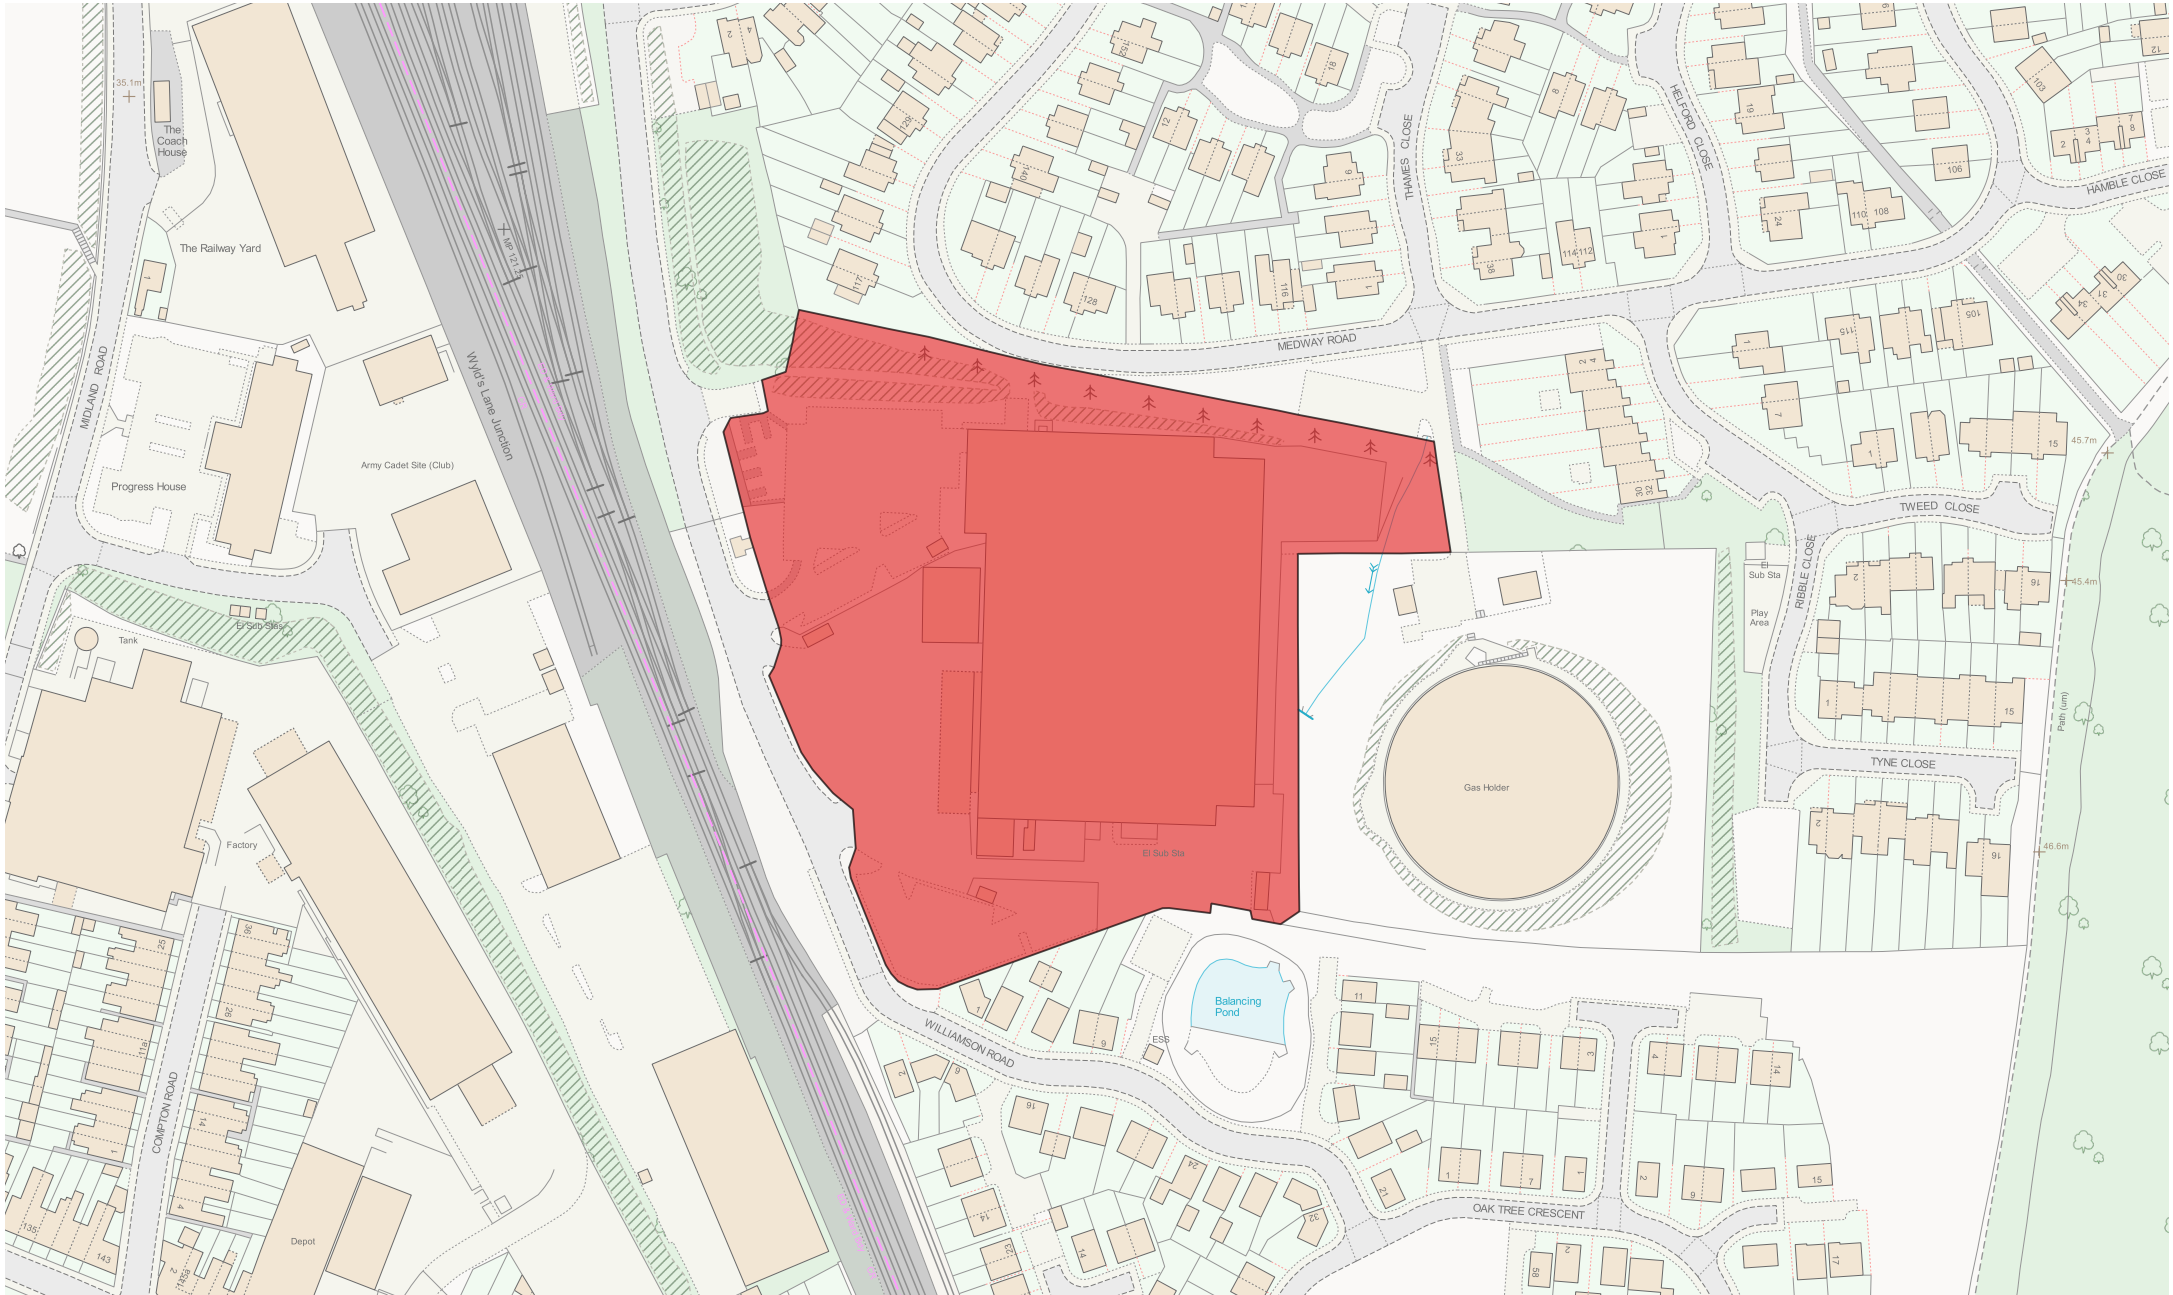

Woodside Point, Williamson Road, Worcester

© Crown copyright and database rights 2022. Ordnance Survey Licence Number 0100018714. You are not permitted to copy, sub license, distribute or sell any of this data to third parties in any form.