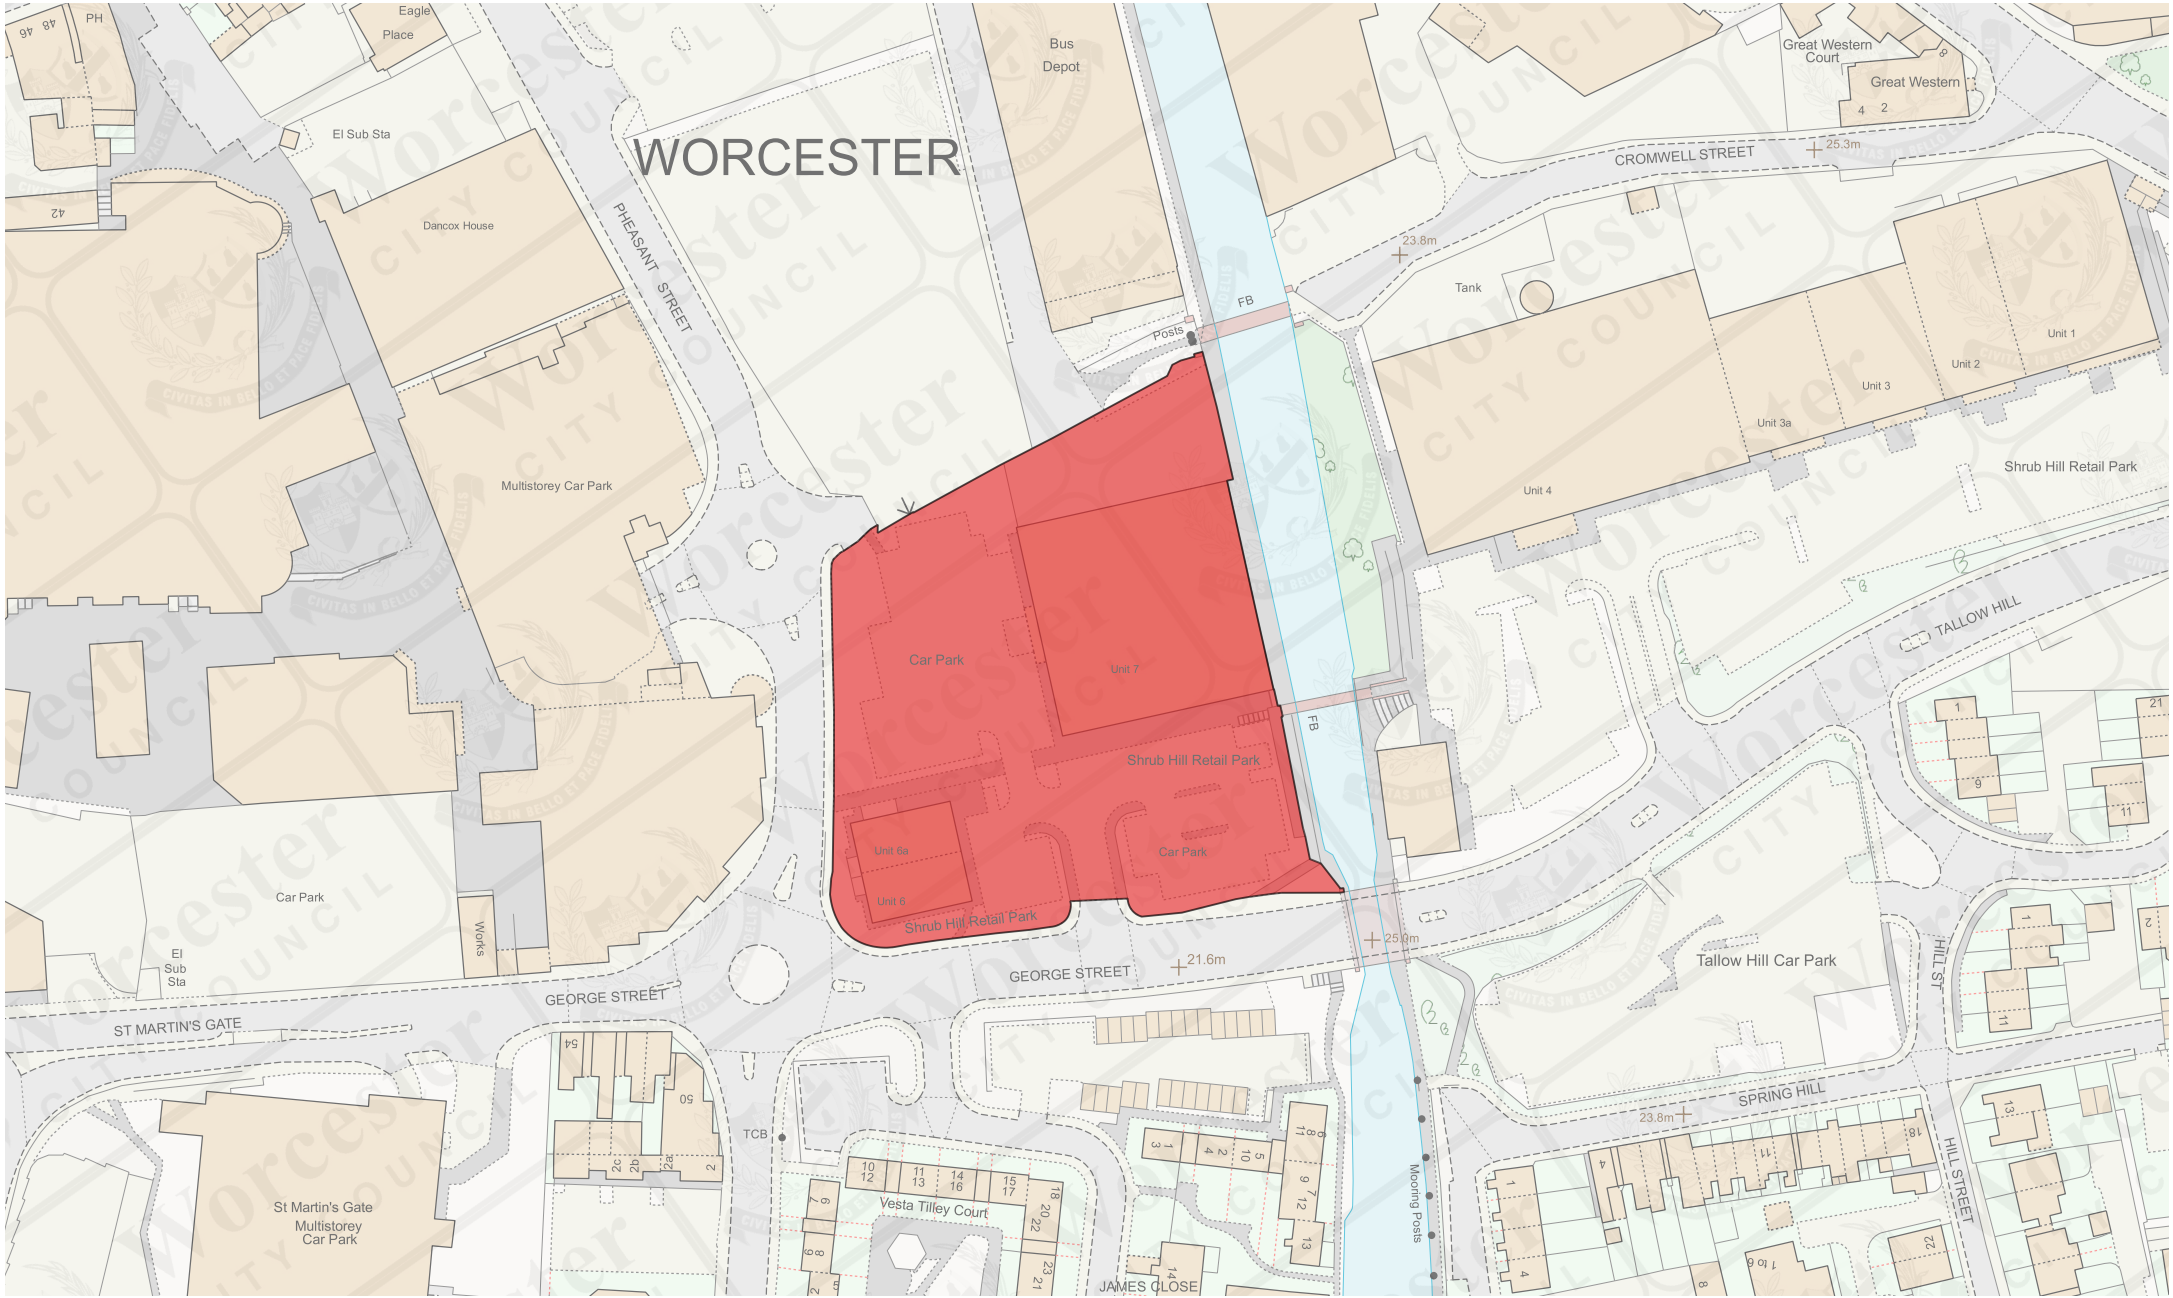

Shrub Hill Retail Park, Tallow Hill, Worcester

© Crown copyright and database rights 2022. Ordnance Survey Licence Number 0100018714. You are not permitted to copy, sub license, distribute or sell any of this data to third parties in any form.