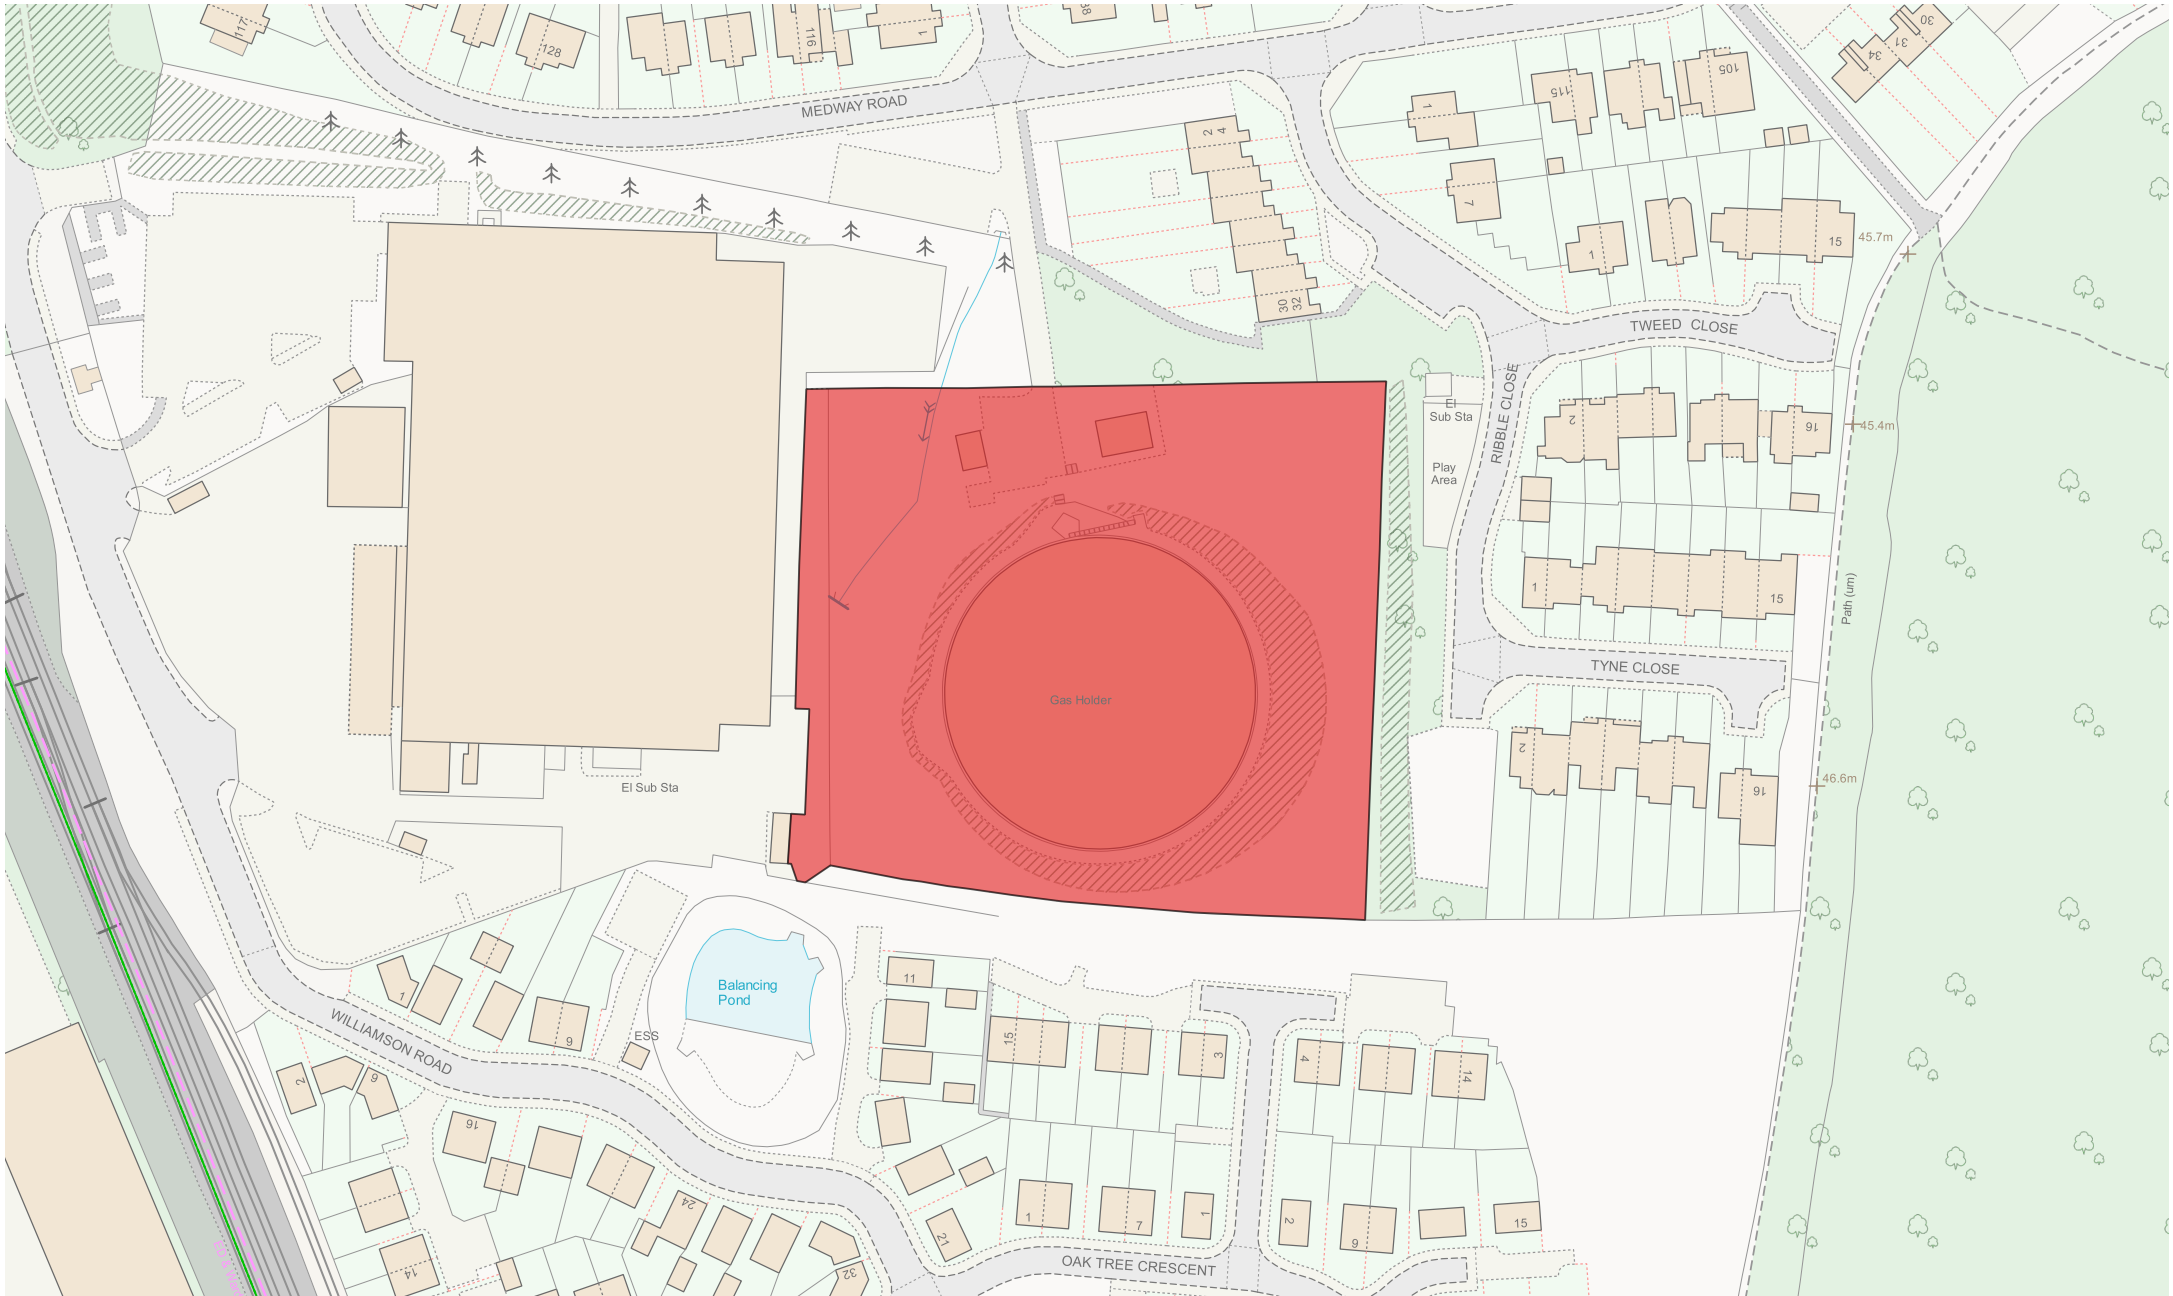

# Ribble Close & Gas Holder Site

© Crown copyright and database rights 2022. Ordnance Survey Licence Number 0100018714. You are not permitted to copy, sub license, distribute or sell any of this data to third parties in any form.

Date: 09/12/2022  
Produced by: Mitchell Hawthorn

Scale @ A4: 1:1500

18 0 18 36 54 m