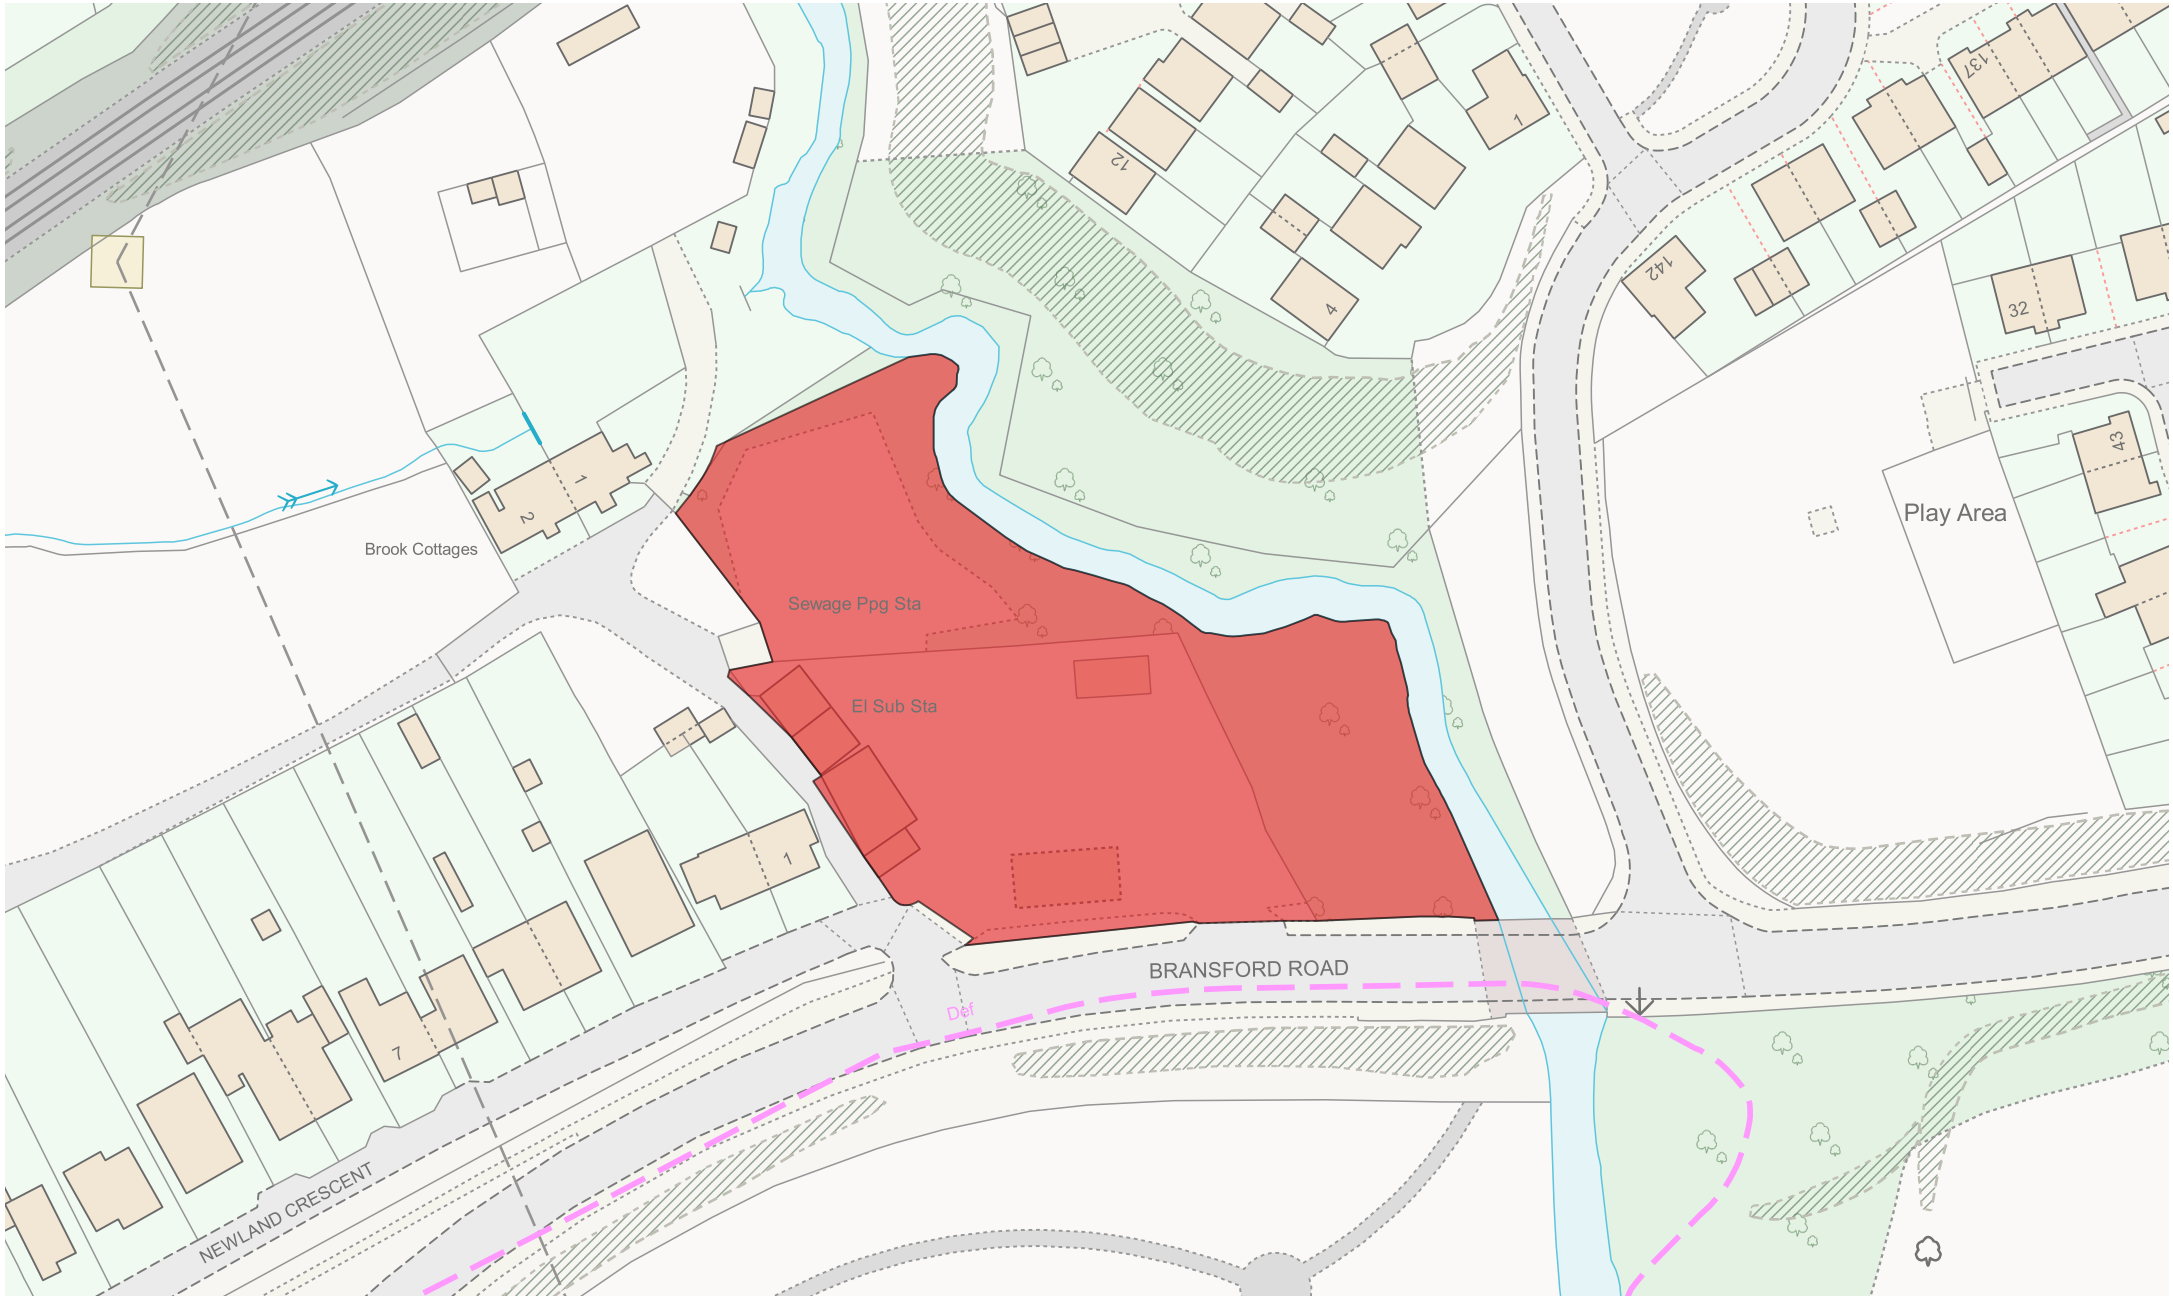

Laugherne Garage, Bransford Road

© Crown copyright and database rights 2022. Ordnance Survey Licence Number 0100018714. You are not permitted to copy, sub license, distribute or sell any of this data to third parties in any form.

Date: 09/12/2022
Produced by: Mitchell Hawthorn

Scale @ A4: 1:1000
12 0 12 24 36 m