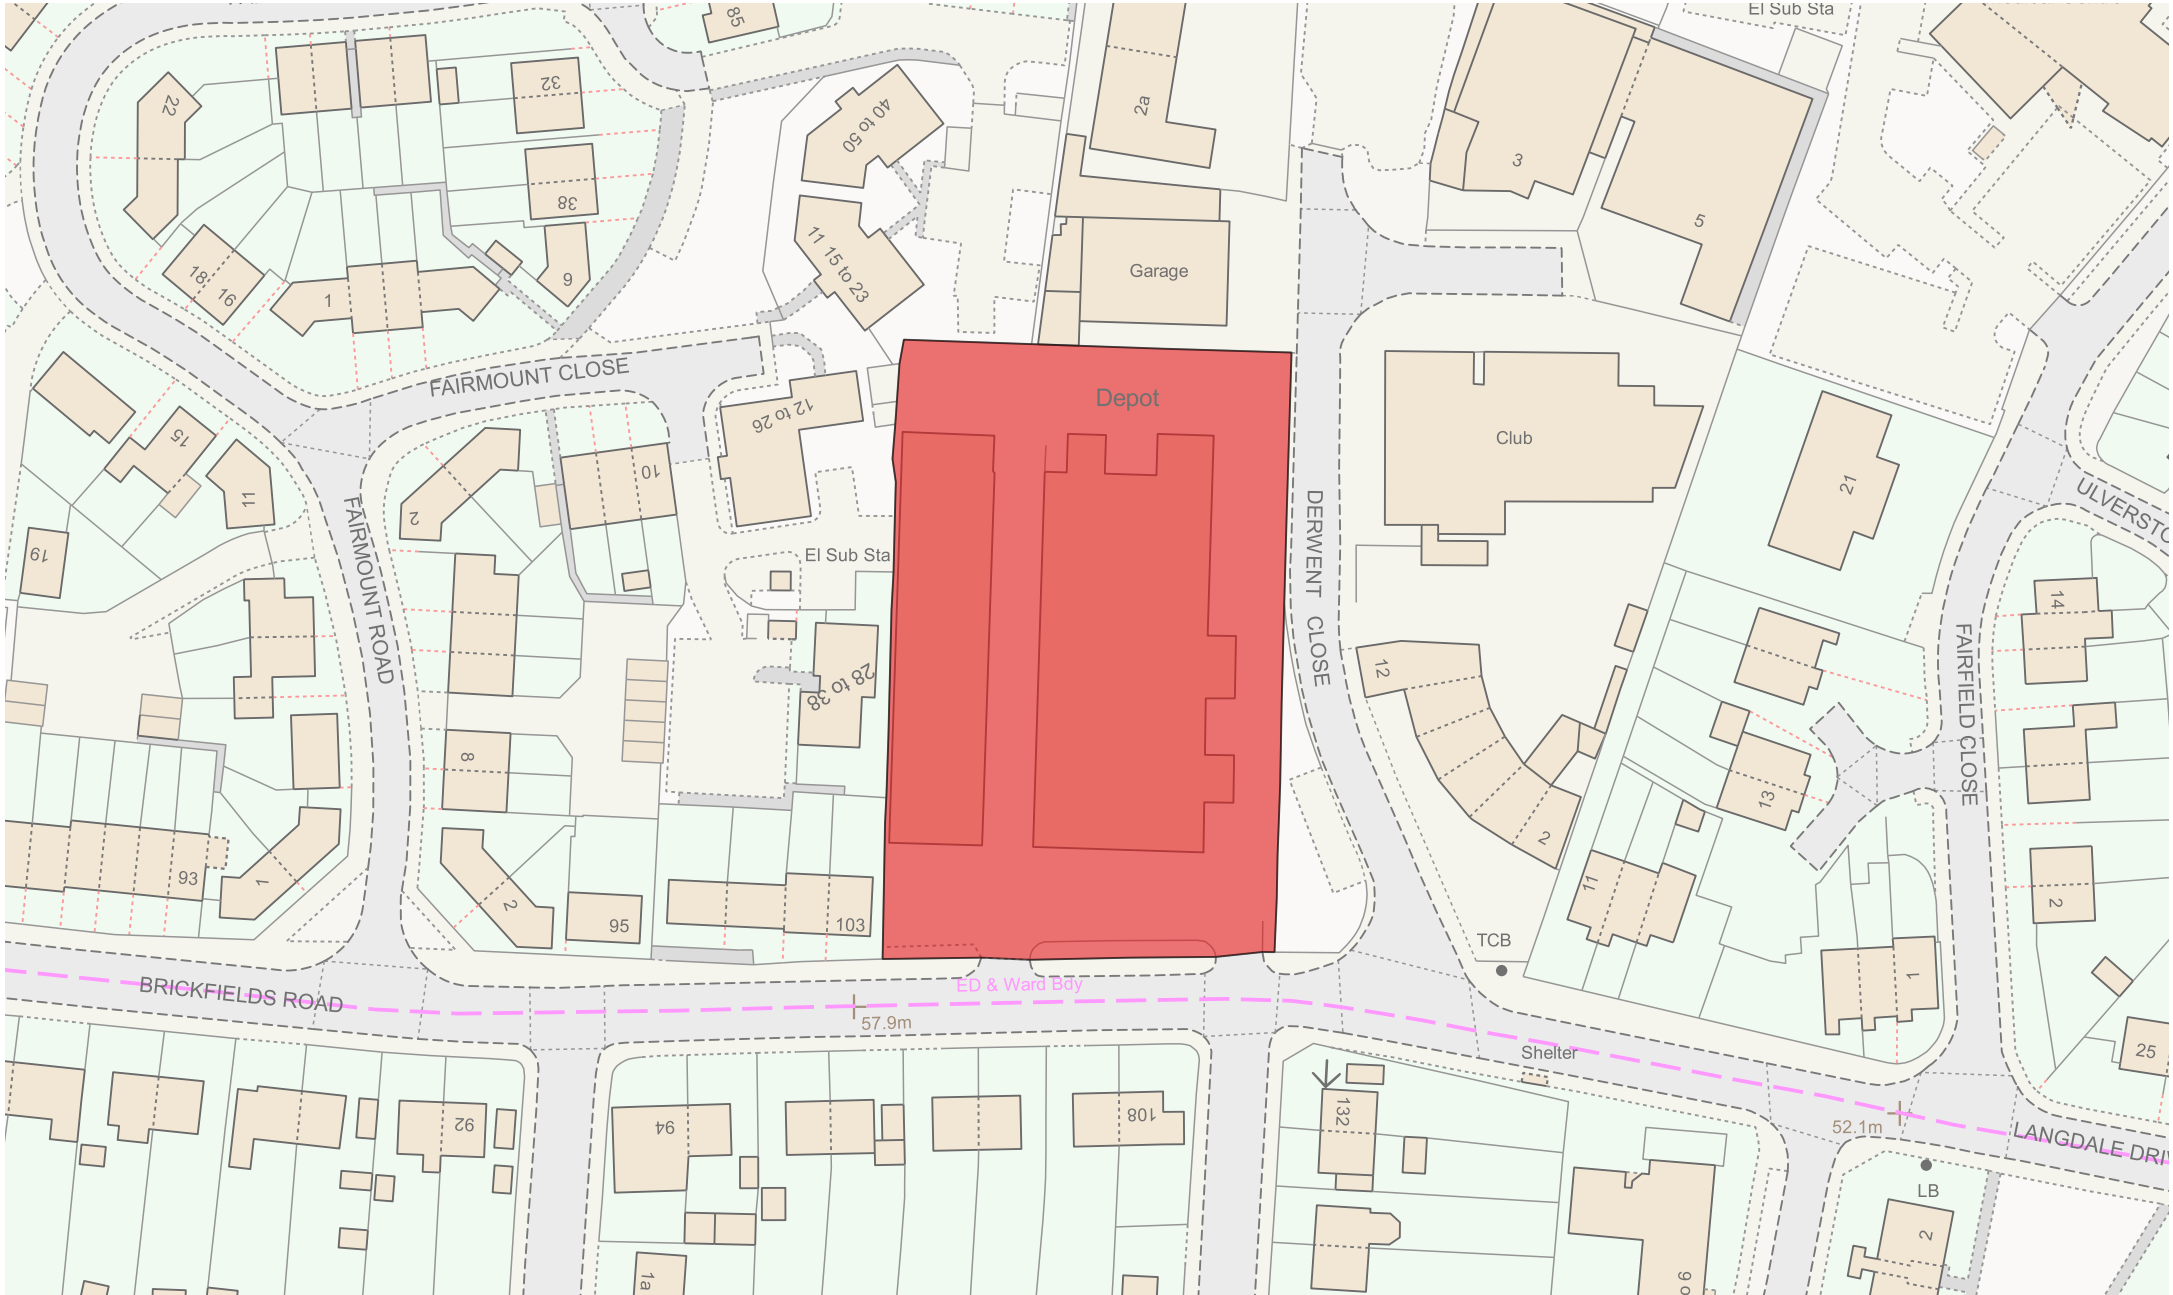

Land off Brickfields Road, Blackpole, Worcester

© Crown copyright and database rights 2022. Ordnance Survey Licence Number 0100018714. You are not permitted to copy, sub license, distribute or sell any of this data to third parties in any form.

Date: 09/12/2022
Produced by: Mitchell Hawthorn

Scale @ A4: 1:1000
12 0 12 24 36 m