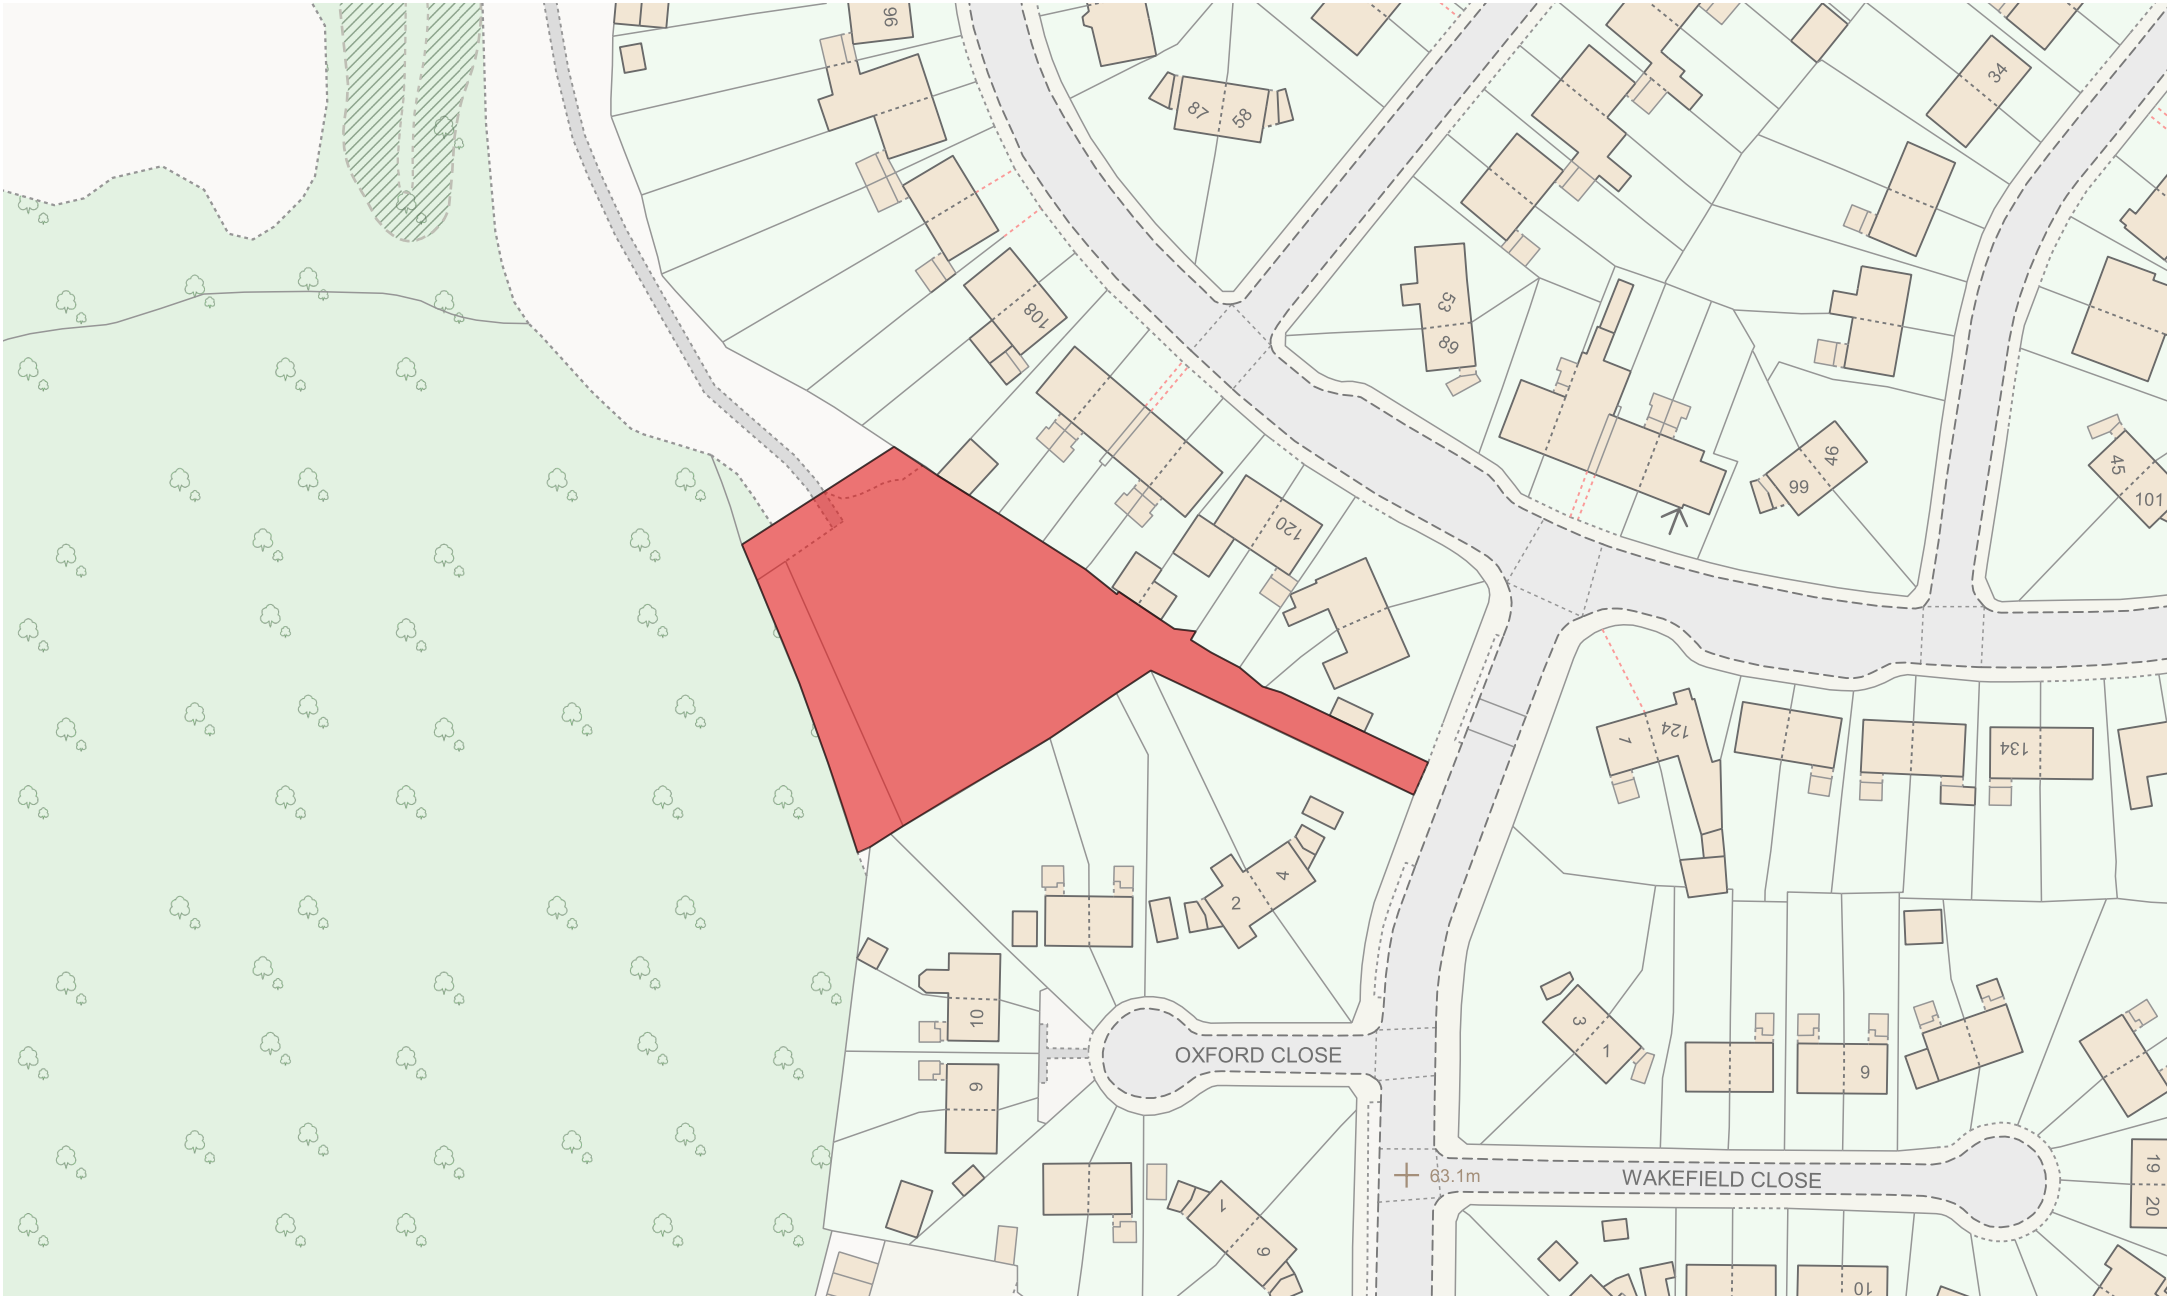

Land at the rear (west) of Liverpool Road, Worcester

© Crown copyright and database rights 2022. Ordnance Survey Licence Number 0100018714. You are not permitted to copy, sub license, distribute or sell any of this data to third parties in any form.

Date: 09/12/2022
Produced by: Mitchell Hawthorn

Scale @ A4: 1:1000
12 0 12 24 36 m