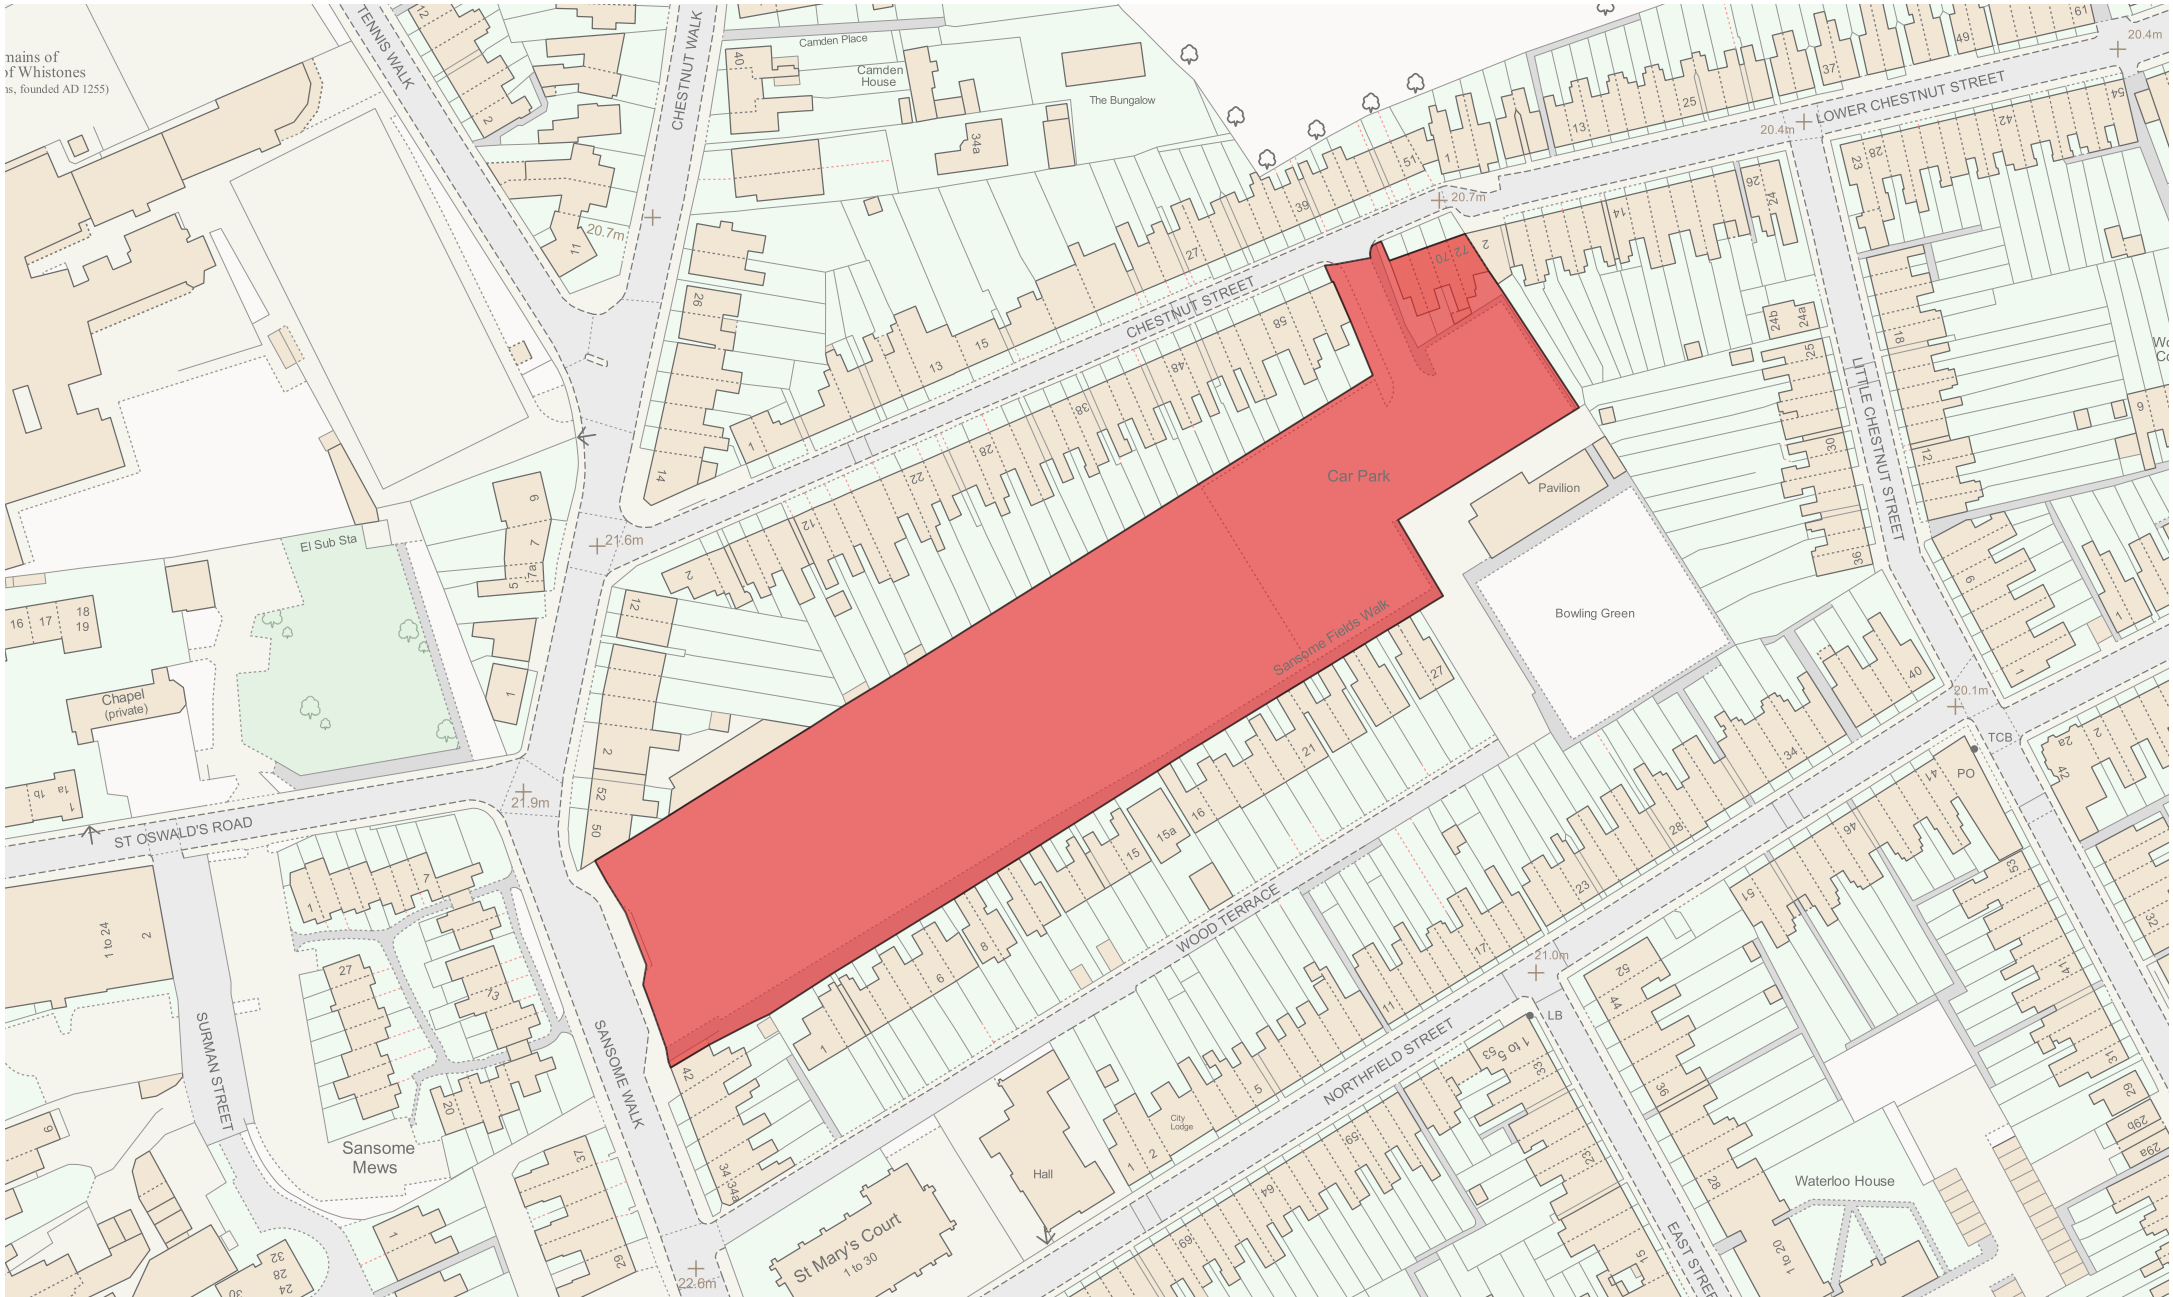

Former Sansome Walk Swimming Pool

© Crown copyright and database rights 2022. Ordnance Survey Licence Number 0100018714. You are not permitted to copy, sub license, distribute or sell any of this data to third parties in any form.

Date: 09/12/2022
Produced by: Mitchell Hawthorn

Scale @ A4: 1:1500

18 0 18 36 54 m