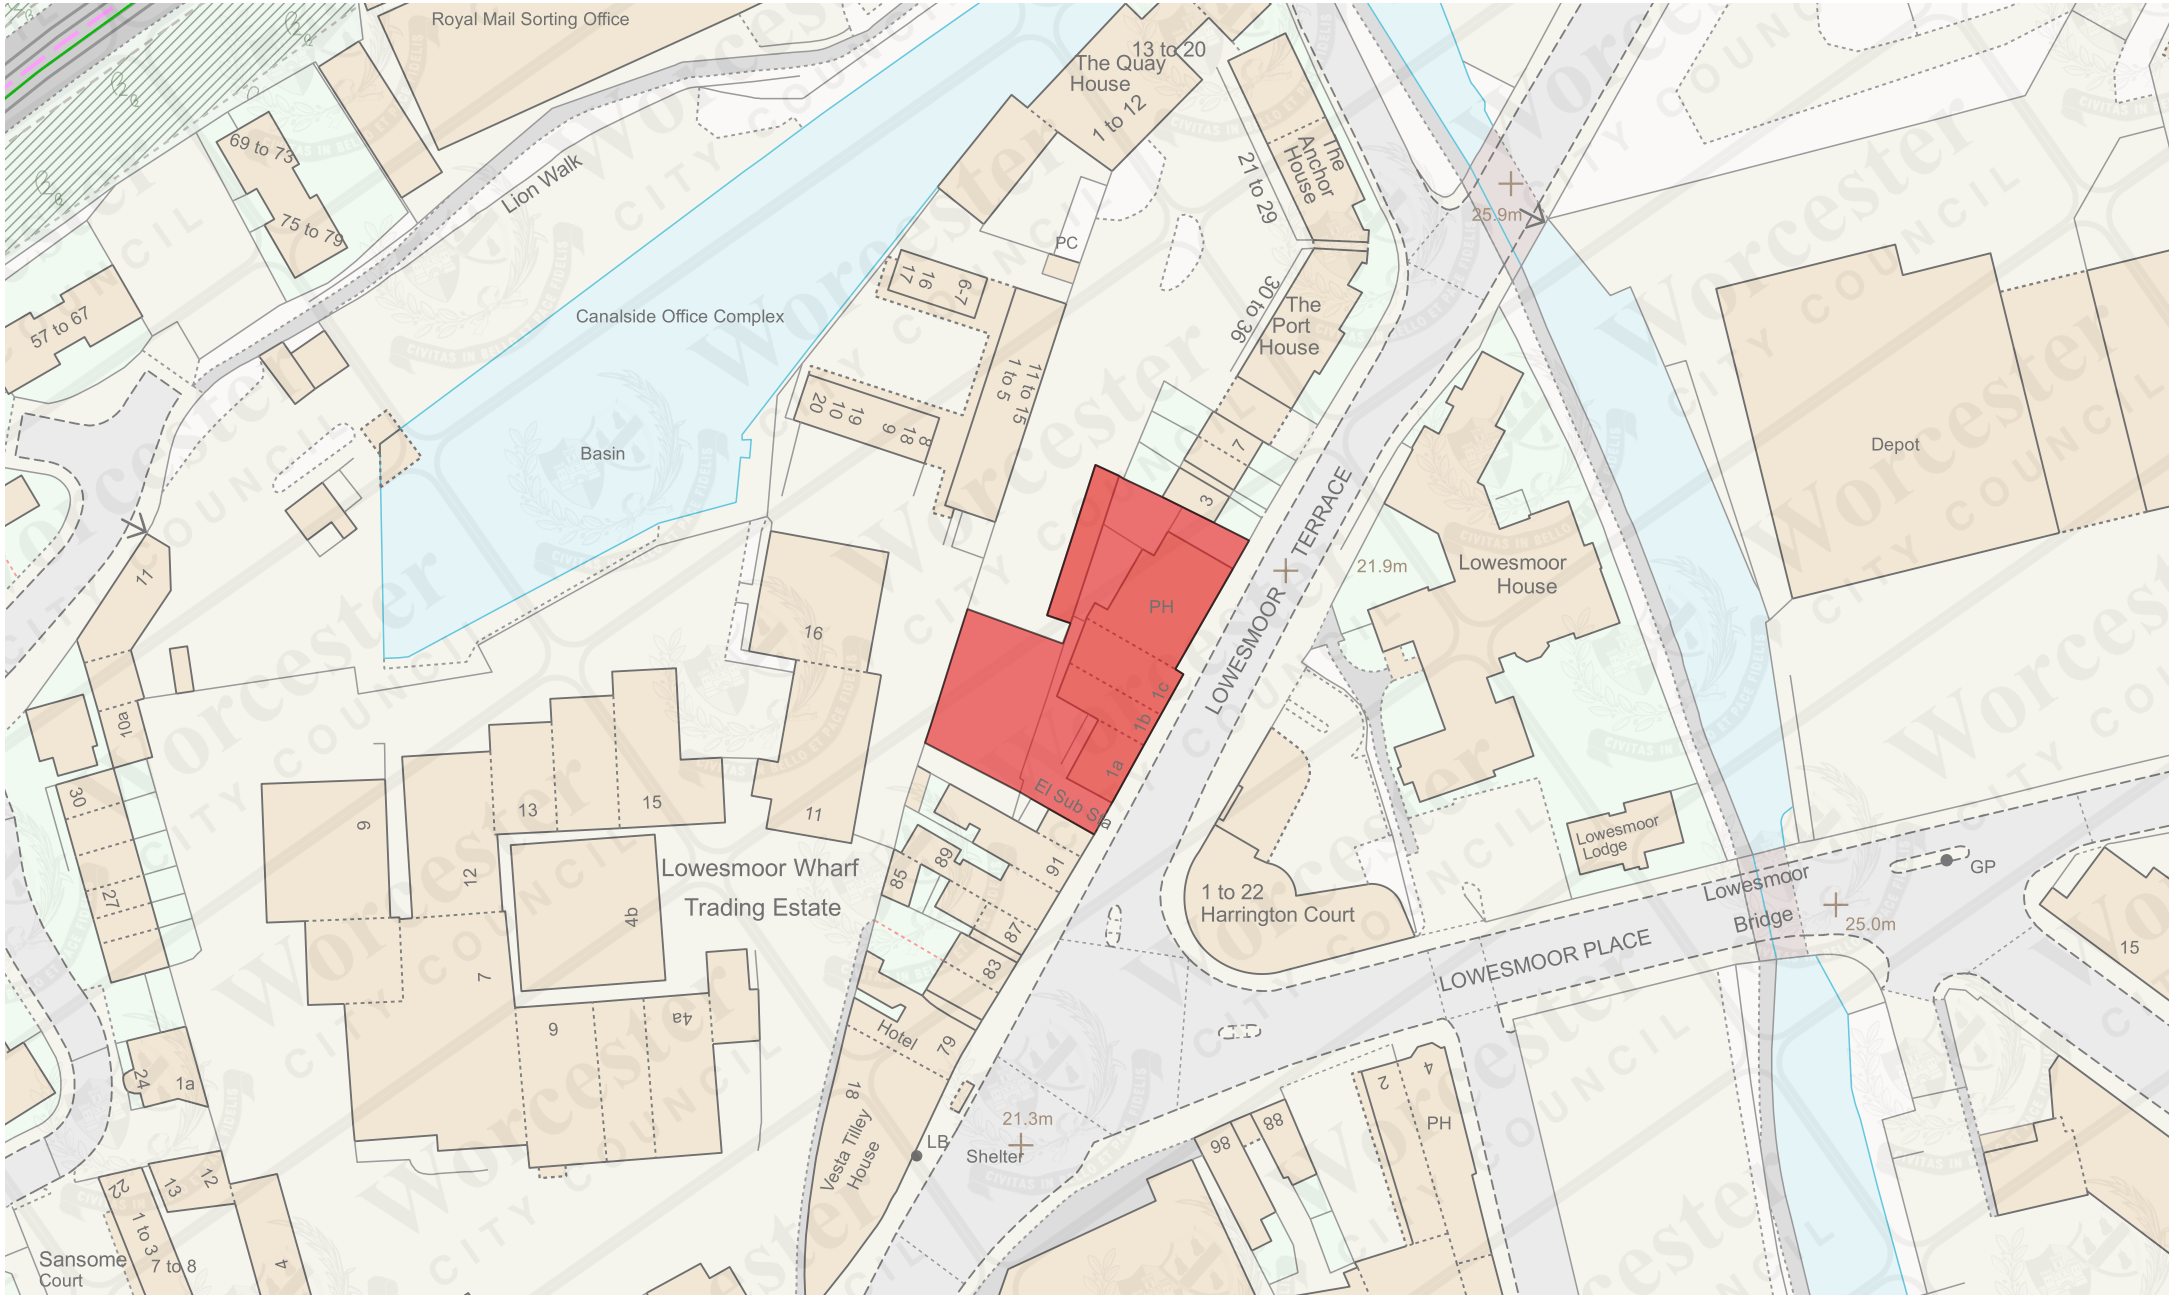

# The Bridge Inn, Lowesmoor Terrace

© Crown copyright and database rights 2022. Ordnance Survey Licence Number 0100018714. You are not permitted to copy, sub license, distribute or sell any of this data to third parties in any form.

Date: 14/12/2022  
Produced by: Mitchell Hawthorn

Scale @ A4: 1:1,000  
12 0 12 24 36 m