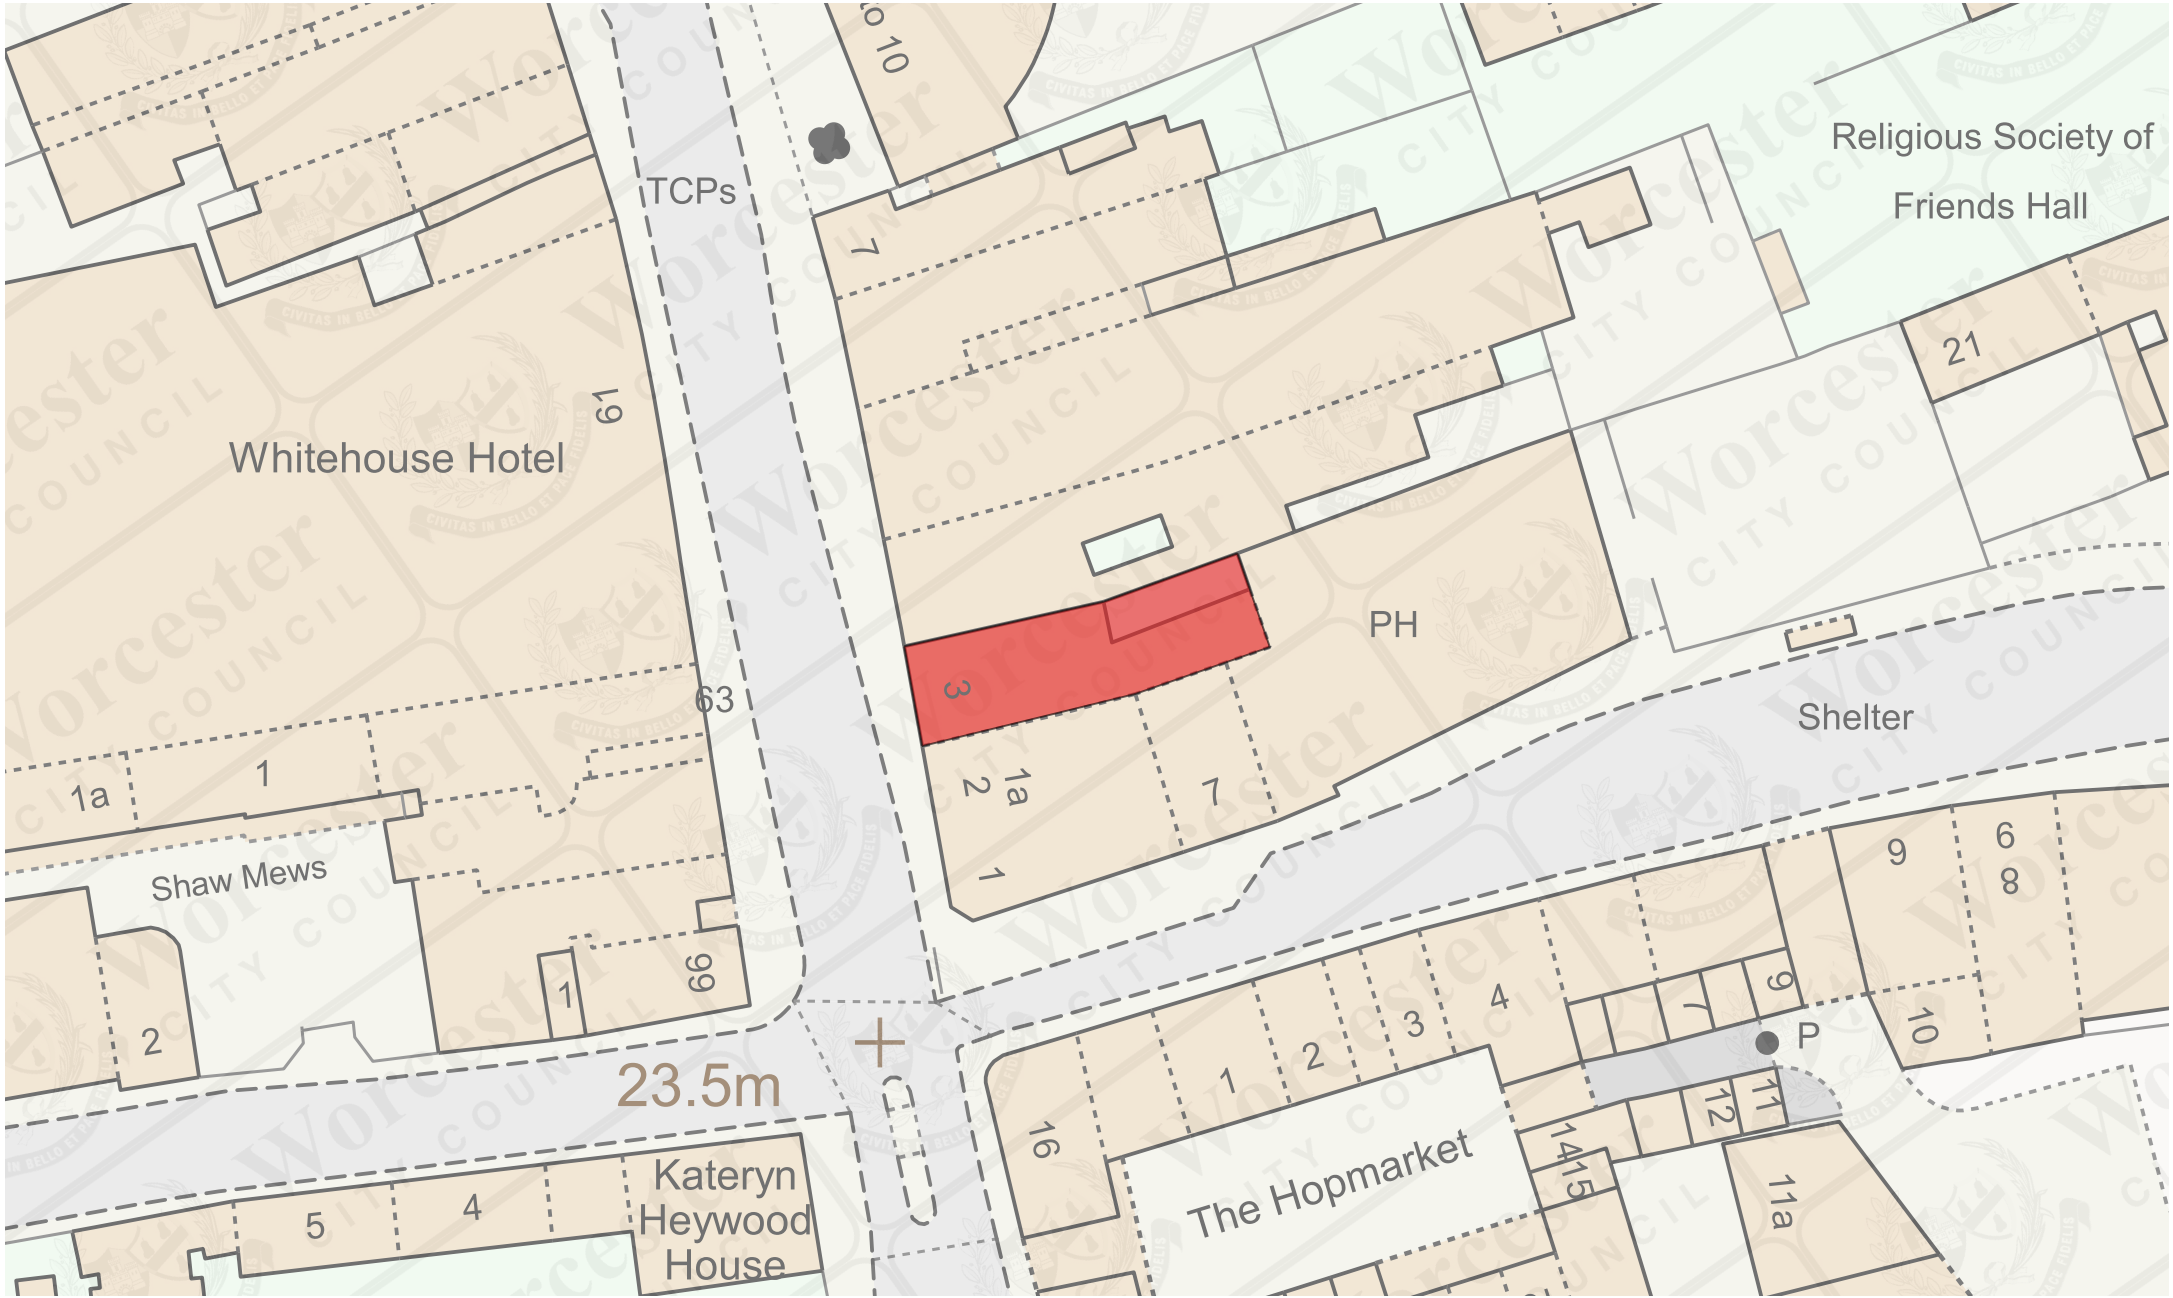

3 Foregate Street, Worcester, WR1 1DB

© Crown copyright and database rights 2022. Ordnance Survey Licence Number 0100018714. You are not permitted to copy, sub license, distribute or sell any of this data to third parties in any form.

Date: 09/12/2022
Produced by: Mitchell Hawthorn

Scale @ A4: 1:500

6 0 6 12 18 m