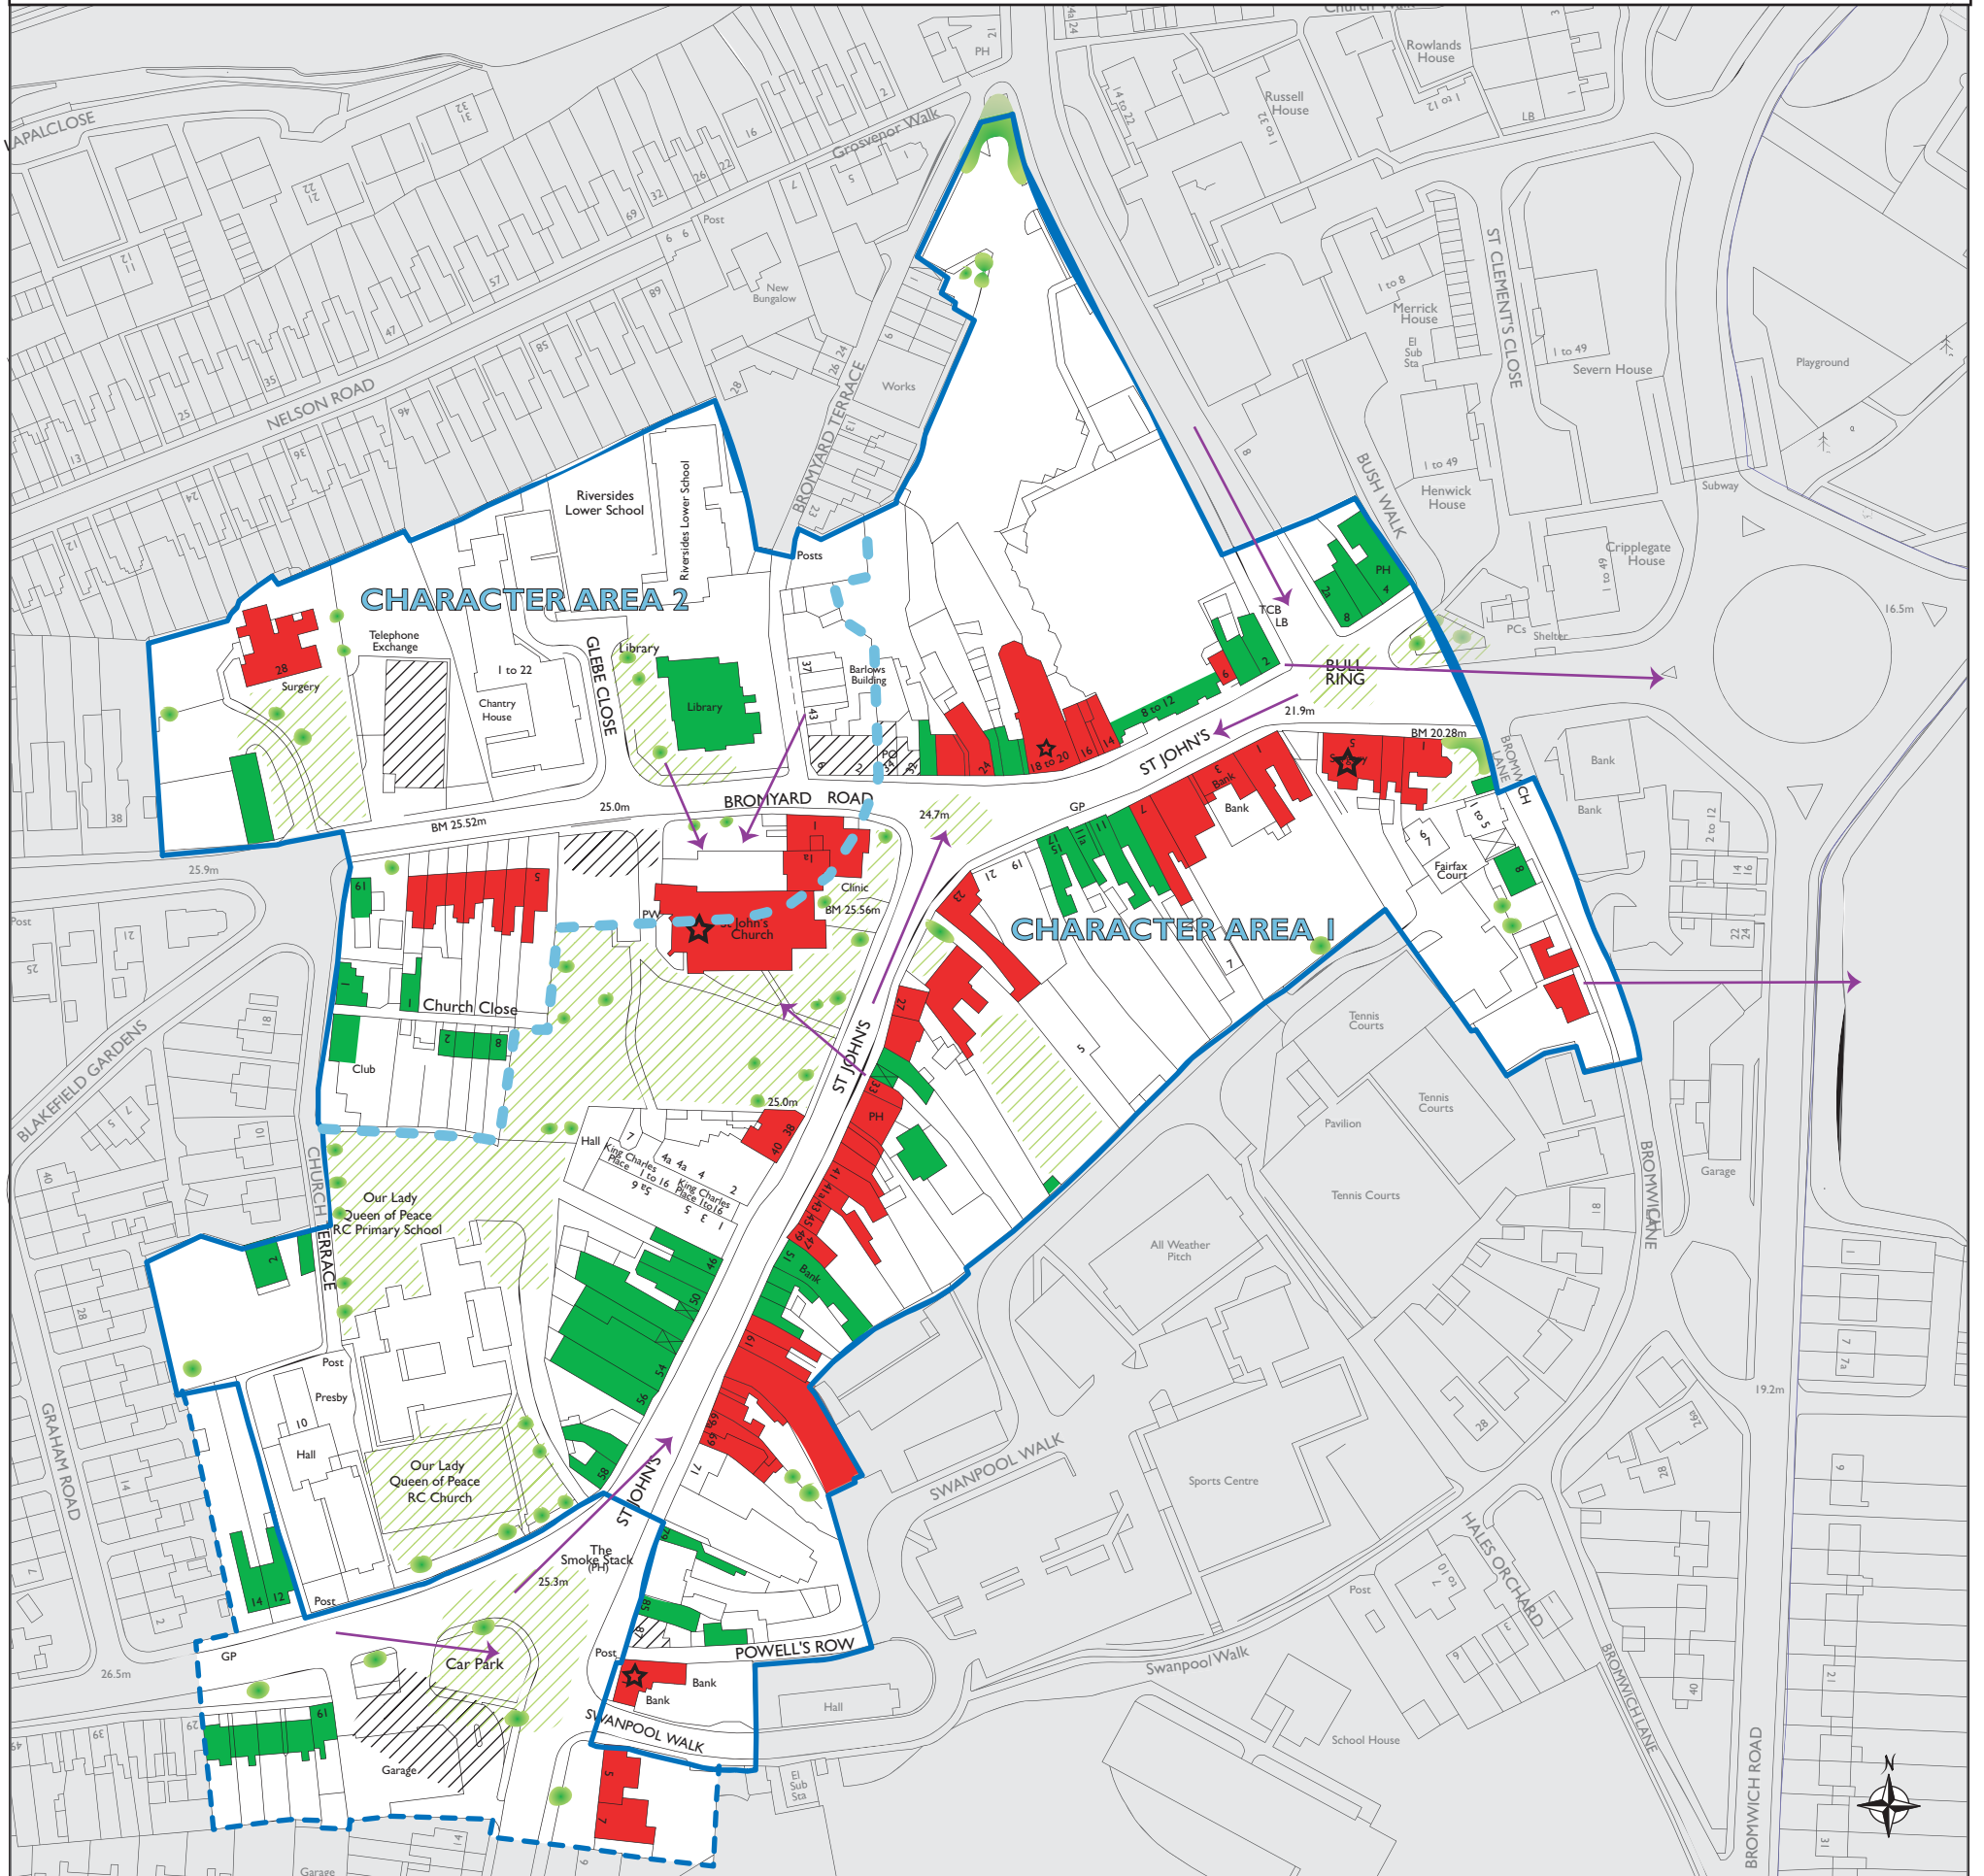

Worcester City Council

St John's Conservation Area

Townscape Appraisal Map

(Not to scale)

- | | | | | |
|-------------------------------------|------------------------|----------------------------|-----------------|-------------------------------------|
| Existing conservation area boundary | Listed buildings | Significant trees / groups | Important views | Character area boundary |
| Proposed conservation area boundary | Key unlisted buildings | Important open space | Focal buildings | Building or site of negative impact |