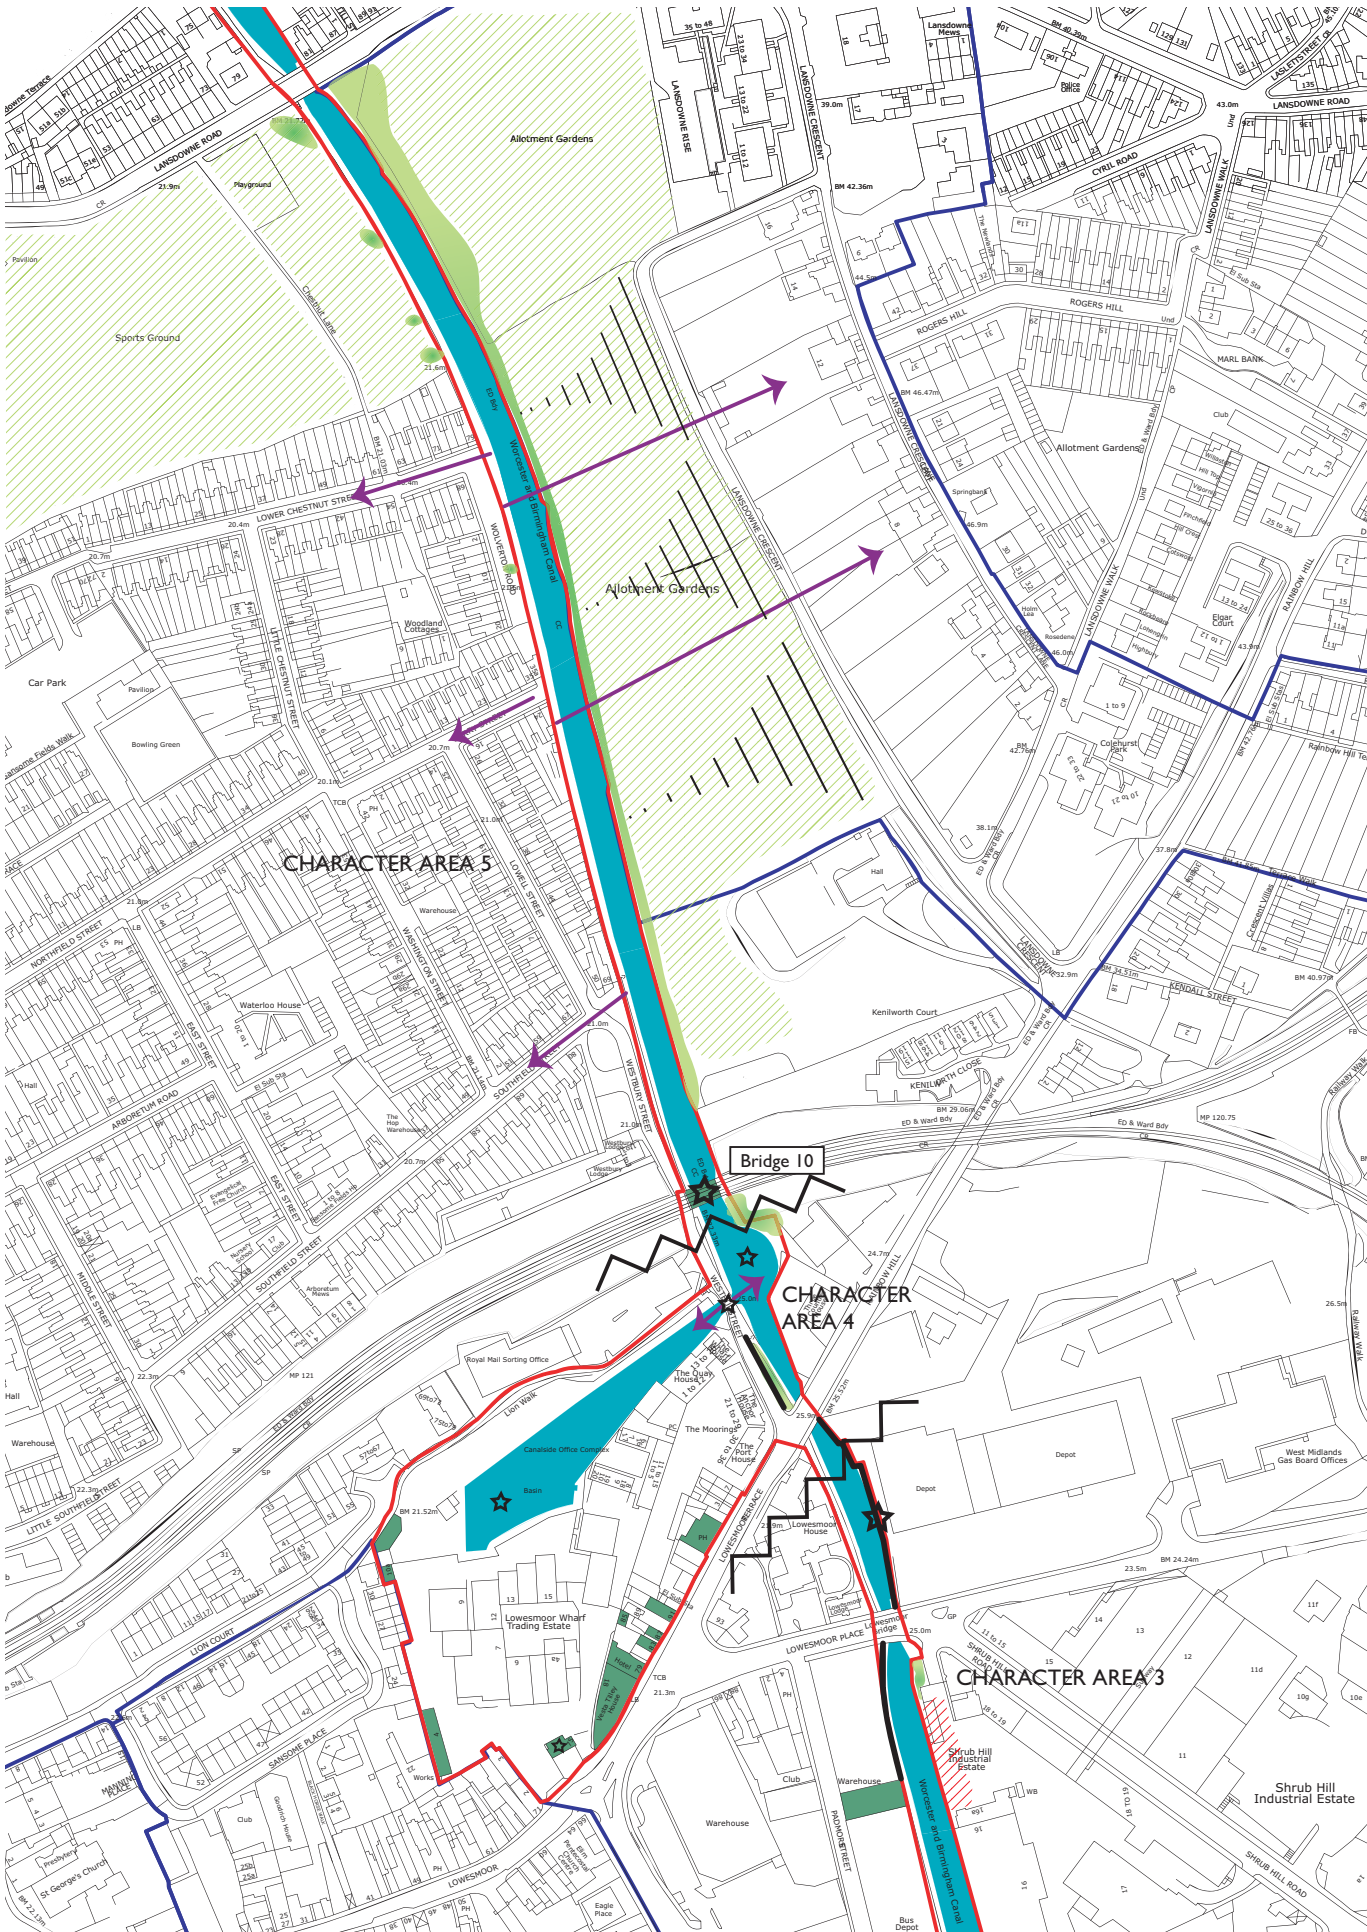

WORCESTER

Bridge 5

CHARACTER AREA 3

Lock 4

Lock 3

CHARACTER AREA 2

View to the Cathedral

CHARACTER AREA 5

Bridge 10

CHARACTER AREA 4

CHARACTER AREA 3

Shrub Hill Industrial Estate

CHARACTER AREA 6

Lock 6

Lock 5

Industrial Estate

CHARACTER AREA 5

Bridge 12

LANSDOWNE ROAD

BM 35.47m

Allotment Gardens

Lansdowne Road

CHARACTER AREA 6