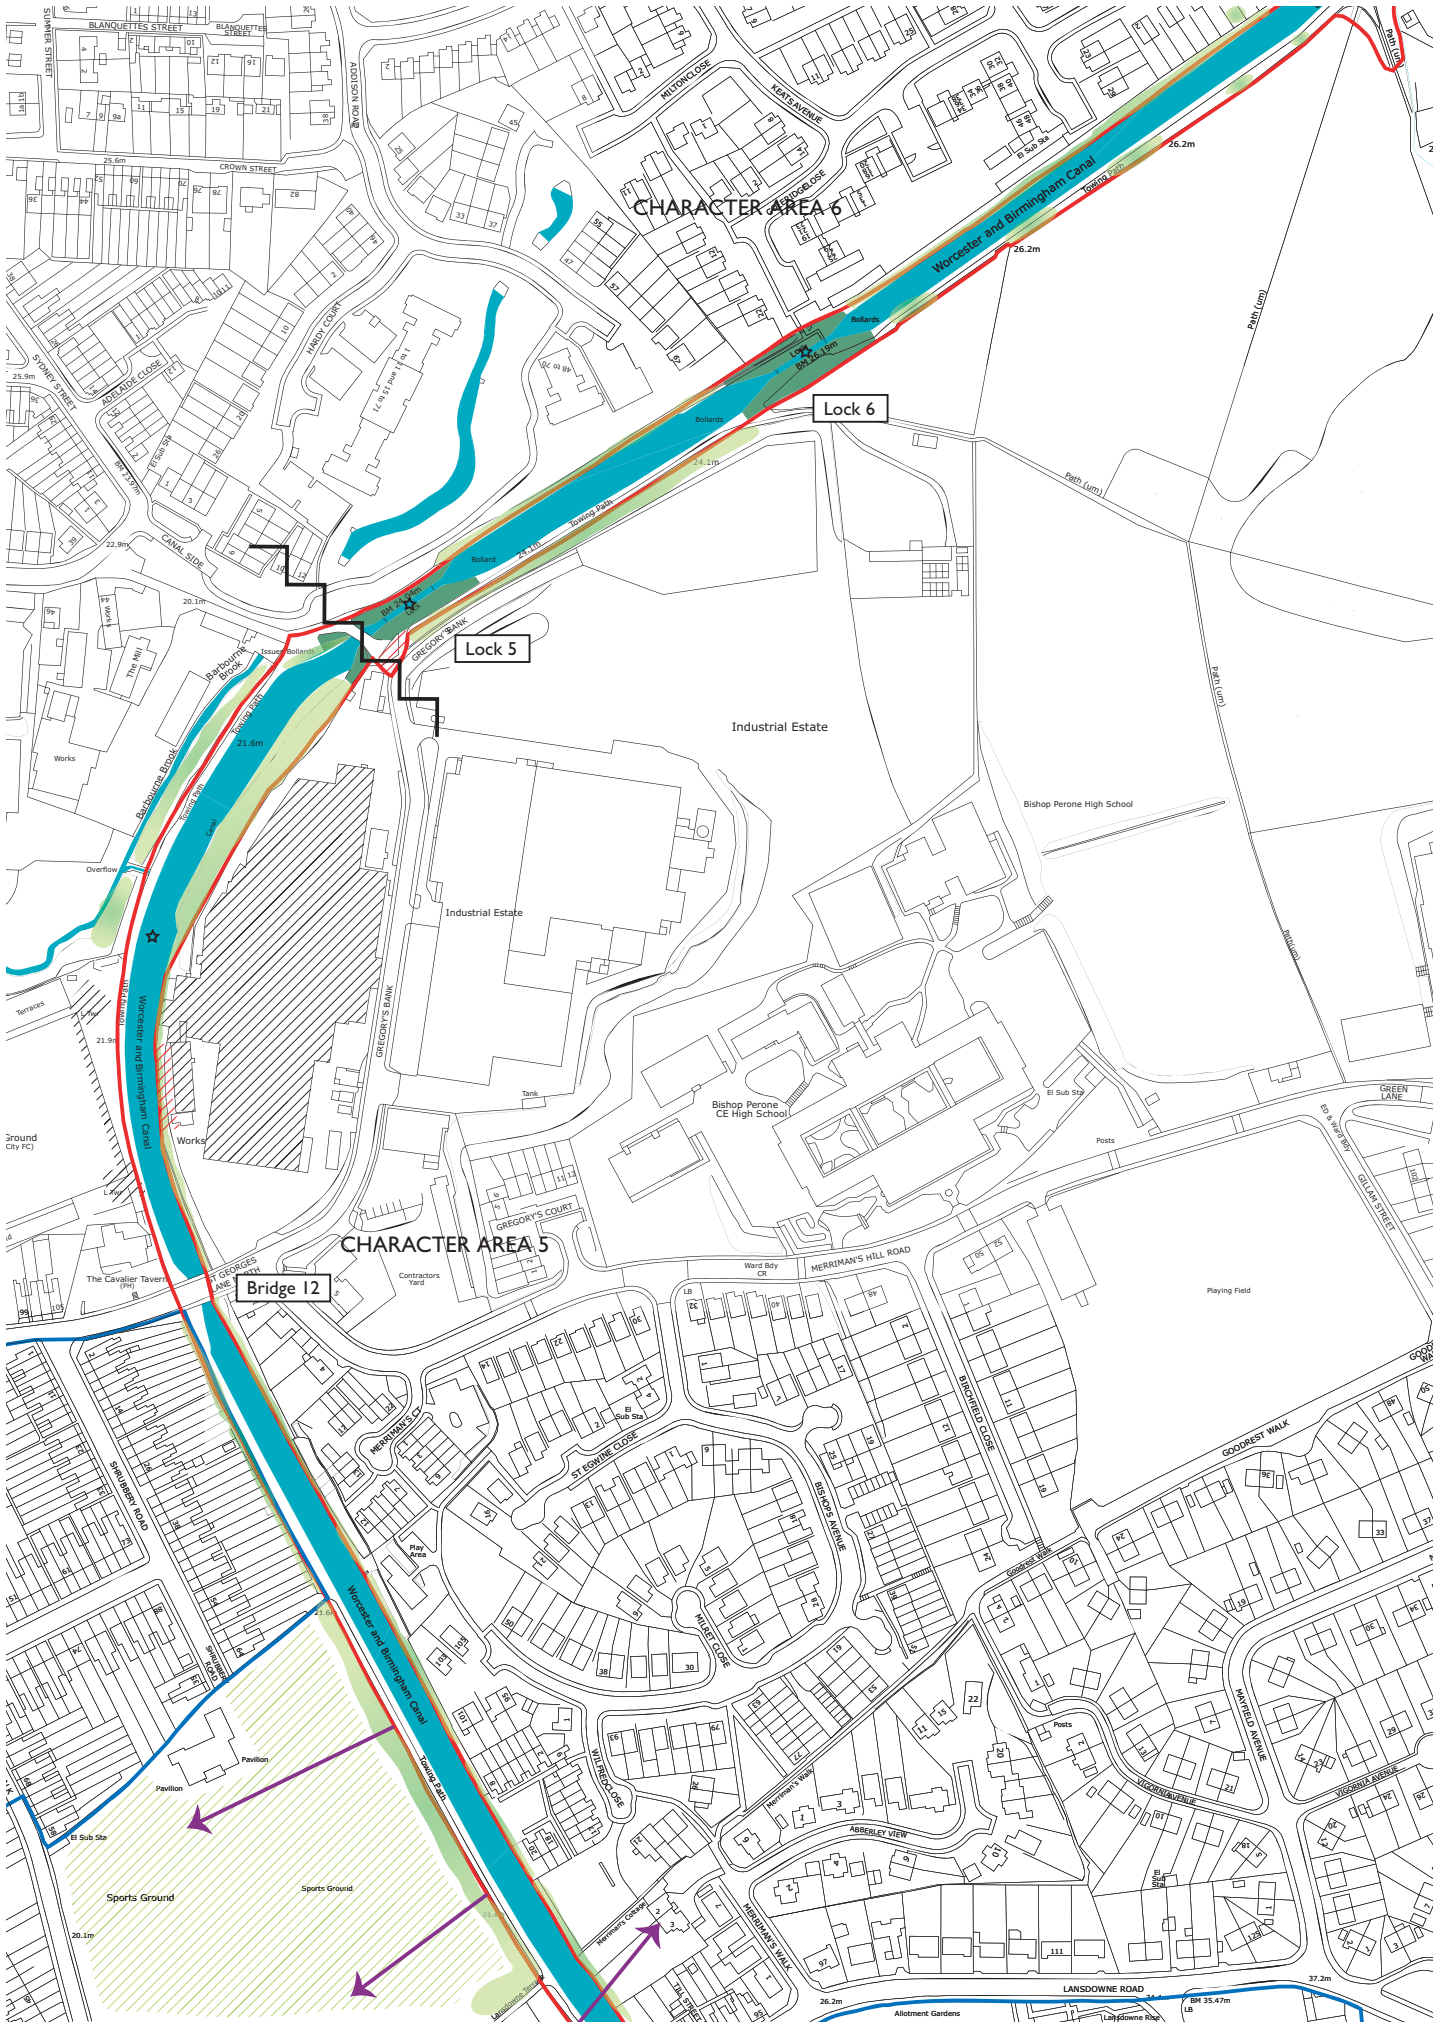

WORCESTER

Bridge 5

CHARACTER AREA 3

Lock 4

Lock 3

CHARACTER AREA 2

View to the Cathedral

CHARACTER AREA 5

Bridge 10

CHARACTER AREA 4

CHARACTER AREA 3

Shrub Hill Industrial Estate

CHARACTER AREA 6

Lock 6

Lock 5

Industrial Estate

CHARACTER AREA 5

Bridge 12

LANSDOWNE ROAD

BM 35.47m

Allotment Gardens

Lansdowne Road

CHARACTER AREA 6